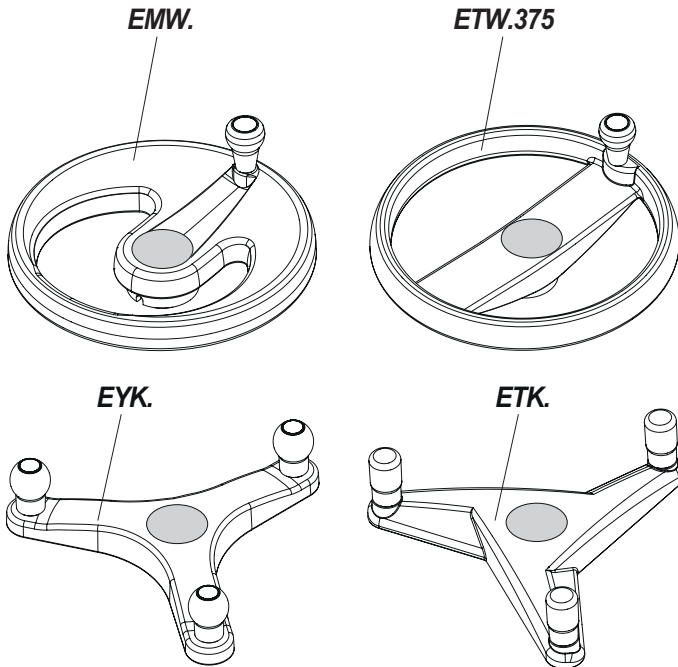

- 1
- 2
- 3
- 4
- 5
- 6
- 7
- 8
- 9
- 10
- 11
- 12
- 13
- 14
- 15
- 16
- 17
- 18

MATERIAL

Polyester based technopolymer (PBT) in Elecolors colours, glossy finish.

ASSEMBLY

Press-fit assembly.

ERGOSTYLE®

* Complete with colour index, example: 29451-C2 ECB.I3-C2

- C1
 - C2
 - C3
 - C4
 - C5
 - C6
- RAL7021 RAL2004 RAL7035 RAL1021 RAL5024 RAL3000

Code	Description	Boss cap for	
29451-*	ECB.I3-*	EMW.350 / ETW.375 / EYK.275/400 / ETK.400	1