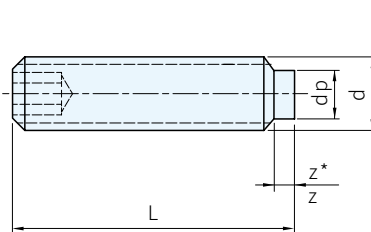

SUS

SGF40272
SGF40274
(ISO4027)

SGF40282
SGF40284
(ISO4028)

| Type | 材質 |
|----------|------------|
| SGF40272 | SUS304(A2) |
| SGF40282 | |
| SGF40274 | SUS316(A4) |
| SGF40284 | |

SGF40272
SGF40274
(尖尾)

SGF40282
SGF40284
(狗尾)

| 40272 | | 40282 | | | 品 號 | | L | | | | | | | | | | | | | | | | | |
|-------|-----|-------|------|-------|-------|--|-----|---|---|---|---|---|---|----|----|----|----|----|----|----|----|---|---|---|
| dt | sw | z* | z | dp | | Type | M | 2 | 3 | 4 | 5 | 6 | 8 | 10 | 12 | 14 | 16 | 18 | 20 | 25 | 30 | | | |
| | | | | max. | min. | | | | | | | | | | | | | | | | | | | |
| 0.5 | 0.9 | 0.5 | 1 | 1.00 | 0.75 | SGF40272 SGF40282 SGF40274 SGF40284 | 2 | * | * | . | . | . | . | . | . | . | . | . | . | . | . | . | . | |
| 0.65 | 1.3 | 0.63 | 1.25 | 1.50 | 1.25 | | 2.5 | | * | * | . | . | . | . | . | . | . | . | . | . | . | . | . | |
| 0.75 | 1.5 | 0.75 | 1.5 | 2.00 | 1.75 | | 3 | | * | * | * | . | . | . | . | . | . | . | . | . | . | . | . | . |
| 1 | 2 | 1 | 2 | 2.50 | 2.25 | | 4 | | * | * | * | * | . | . | . | . | . | . | . | . | . | . | . | . |
| 1.25 | 2.5 | 1.25 | 2.5 | 3.5 | 3.2 | | 5 | | | * | * | * | . | . | . | . | . | . | . | . | . | . | . | . |
| 1.5 | 3 | 1.5 | 3 | 4.0 | 3.7 | | 6 | | | | * | * | * | . | . | . | . | . | . | . | . | . | . | . |
| 2 | 4 | 2 | 4 | 5.5 | 5.2 | | 8 | | | | | * | * | * | . | . | . | . | . | . | . | . | . | . |
| 2.5 | 5 | 2.5 | 5 | 7.00 | 6.64 | | 10 | | | | | * | * | * | * | . | . | . | . | . | . | . | . | . |
| 3 | 6 | 3 | 6 | 8.50 | 8.14 | | 12 | | | | | | * | * | * | * | * | . | . | . | . | . | . | . |
| 4 | 8 | 4 | 8 | 12.00 | 11.57 | | 16 | | | | | | | | | * | * | * | * | * | . | . | . | . |
| 5 | 10 | 5 | 10 | 15.00 | 14.57 | 20 | | | | | | | | | | | | | * | * | . | . | . | |