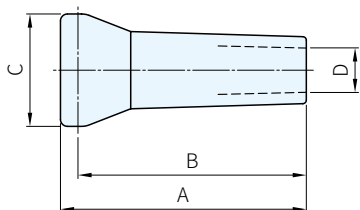

材質  
POM

噴嘴 品號	型號	規格	A	B	C	D
N001100023	NK82022	1/4 "	30	27.5	16	1.5
N001100024	NK82023					3.2
N001100025	NK82024					6.3
N001100046	NK83032	3/8 "	33	30.0	21	6.3
N001100047	NK83033					9.5
N001100048	NK83034					12.7
N001100058	NK84042	1/2 "	38	34.5	25	9.5
N001100059	NK84043					12.7
N001100060	NK84044					6.3

T型噴嘴 品號	型號	規格	A	B	C	D	E
N001100012	NK62422	1/4 "	34	16	28.5	17	2.0
N001100016	NK64622	1/2 "	48	25	39.0	20	3.5

90°噴嘴 品號	型號	規格	A	B	C	D	E
N001100035	NK82225	1/4 "	22	19.5	12	16	6.3
N001100034	NK82224						3.2
N001100033	NK82223						1.6
N001100073	NK84445	1/2 "	30	26.5	18	25	12.7
N001100072	NK84444						9.5
N001100071	NK84443						6.3

扁型噴嘴 品號	型號	規格	A	B	C	口徑
N001100028	NK82027	1/4 "	26.0	23.5	16	1.7×25.4
N001100051	NK83037	3/8 "	39.0	36.0	21	3×32
N001100063	NK84047	1/2 "	41.5	38.0	25	4.5×32
N001100064	NK84047S					2×32
N001100067	NK84050		50.5	47.0		4.5×44.5
N001100068	NK84052					3.5×63.5