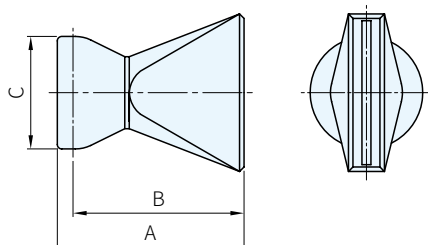

材質  
POM

噴嘴 品號	型號	規格	A	B	C	D
N001100023	NK82022	1/4 "	30	27.5	16	1.5
N001100024	NK82023					3.2
N001100025	NK82024					6.3
N001100046	NK83032	3/8 "	33	30.0	21	6.3
N001100047	NK83033					9.5
N001100048	NK83034					12.7
N001100058	NK84042	1/2 "	38	34.5	25	9.5
N001100059	NK84043					12.7
N001100060	NK84044					6.3

T型噴嘴 品號	型號	規格	A	B	C	D	E
N001100012	NK62422	1/4 "	34	16	28.5	17	2.0
N001100016	NK64622	1/2 "	48	25	39.0	20	3.5

90°噴嘴 品號	型號	規格	A	B	C	D	E
N001100035	NK82225	1/4 "	22	19.5	12	16	6.3
N001100034	NK82224						3.2
N001100033	NK82223						1.6
N001100073	NK84445	1/2 "	30	26.5	18	25	12.7
N001100072	NK84444						9.5
N001100071	NK84443						6.3

扁型噴嘴 品號	型號	規格	A	B	C	口徑
N001100028	NK82027	1/4 "	26.0	23.5	16	1.7×25.4
N001100051	NK83037	3/8 "	39.0	36.0	21	3×32
N001100063	NK84047	1/2 "	41.5	38.0	25	4.5×32
N001100064	NK84047S					2×32
N001100067	NK84050		50.5	47.0		4.5×44.5
N001100068	NK84052					3.5×63.5