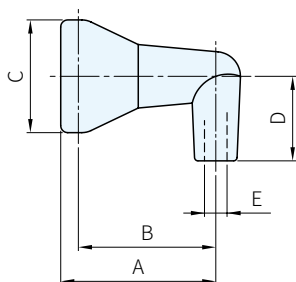

材質  
POM

噴嘴 品號	型號	規格	A	B	C	D
N001100023	NK82022	1/4 "	30	27.5	16	1.5
N001100024	NK82023					3.2
N001100025	NK82024					6.3
N001100046	NK83032	3/8 "	33	30.0	21	6.3
N001100047	NK83033					9.5
N001100048	NK83034					12.7
N001100058	NK84042	1/2 "	38	34.5	25	9.5
N001100059	NK84043					12.7
N001100060	NK84044					6.3

T型噴嘴 品號	型號	規格	A	B	C	D	E
N001100012	NK62422	1/4 "	34	16	28.5	17	2.0
N001100016	NK64622	1/2 "	48	25	39.0	20	3.5

90°噴嘴 品號	型號	規格	A	B	C	D	E
N001100035	NK82225	1/4 "	22	19.5	12	16	6.3
N001100034	NK82224						3.2
N001100033	NK82223						1.6
N001100073	NK84445	1/2 "	30	26.5	18	25	12.7
N001100072	NK84444						9.5
N001100071	NK84443						6.3

扁型噴嘴 品號	型號	規格	A	B	C	口徑
N001100028	NK82027	1/4 "	26.0	23.5	16	1.7×25.4
N001100051	NK83037	3/8 "	39.0	36.0	21	3×32
N001100063	NK84047	1/2 "	41.5	38.0	25	4.5×32
N001100064	NK84047S					2×32
N001100067	NK84050		50.5	47.0		4.5×44.5
N001100068	NK84052					3.5×63.5