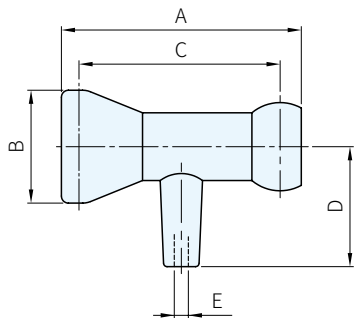

材質  
POM

噴嘴 品號	型號	規格	A	B	C	D
N001100023	NK82022	1/4 "	30	27.5	16	1.5
N001100024	NK82023					3.2
N001100025	NK82024					6.3
N001100046	NK83032	3/8 "	33	30.0	21	6.3
N001100047	NK83033					9.5
N001100048	NK83034					12.7
N001100058	NK84042	1/2 "	38	34.5	25	9.5
N001100059	NK84043					12.7
N001100060	NK84044					6.3

T型噴嘴 品號	型號	規格	A	B	C	D	E
N001100012	NK62422	1/4 "	34	16	28.5	17	2.0
N001100016	NK64622	1/2 "	48	25	39.0	20	3.5

90°噴嘴 品號	型號	規格	A	B	C	D	E
N001100035	NK82225	1/4 "	22	19.5	12	16	6.3
N001100034	NK82224						3.2
N001100033	NK82223						1.6
N001100073	NK84445	1/2 "	30	26.5	18	25	12.7
N001100072	NK84444						9.5
N001100071	NK84443						6.3

扁型噴嘴 品號	型號	規格	A	B	C	口徑
N001100028	NK82027	1/4 "	26.0	23.5	16	1.7×25.4
N001100051	NK83037	3/8 "	39.0	36.0	21	3×32
N001100063	NK84047	1/2 "	41.5	38.0	25	4.5×32
N001100064	NK84047S					2×32
N001100067	NK84050		50.5	47.0		4.5×44.5
N001100068	NK84052					3.5×63.5