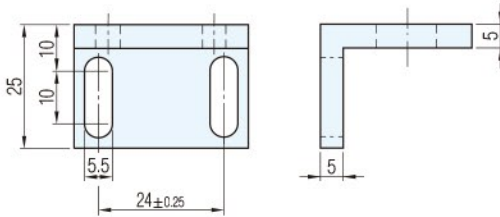

RoHS

PMT
PMT-L

PMTW
PMTW-L

Catalog No.	①	②
PMT	○	○
PMT-L	○	
PMTW	○	○
PMTW-L	○	

Catalog No.	材質	處理
PMT	SS400	-
PMT-L		
PMTW	SPCC	光澤渡鋅
PMTW-L		

Ac. 附屬品

- PMT附有4個CBB5-20, PMT-L附有2個CBB5-20
- PMTW附有4個CBB5-20, PMTW-L附有2個CBB5-20