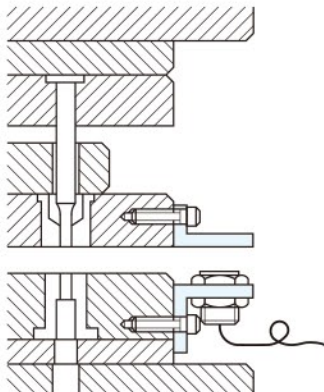

RoHS

PMT
PMT-L

PMTW
PMTW-L

Catalog No.	①	②
PMT	○	○
PMT-L	○	
PMTW	○	○
PMTW-L	○	

Catalog No.	材質	處理
PMT	SS400	-
PMT-L		
PMTW	SPCC	光澤渡鋅
PMTW-L		

Ac. 附屬品

- PMT附有4個CBB5-20, PMT-L附有2個CBB5-20
- PMTW附有4個CBB5-20, PMTW-L附有2個CBB5-20

Ex. 使用例

訂貨: 交期: 天
PMT