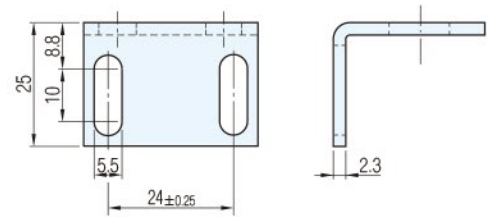

RoHS

PMT
PMT-L

PMTW
PMTW-L

Catalog No.	①	②
PMT	○	○
PMT-L	○	
PMTW	○	○
PMTW-L	○	

Catalog No.	材質	處理
PMT	SS400	-
PMT-L		
PMTW	SPCC	光澤渡鋅
PMTW-L		

Ac. 附屬品

- PMT附有4個CBB5-20, PMT-L附有2個CBB5-20
- PMTW附有4個CBB5-20, PMTW-L附有2個CBB5-20