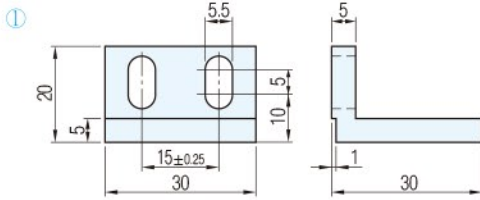

RoHS

PMT
PMT-L

PMTW
PMTW-L

Catalog No.	①	②
PMT	○	○
PMT-L	○	
PMTW	○	○
PMTW-L	○	

Catalog No.	材質	處理
PMT	SS400	-
PMT-L		
PMTW	SPCC	光澤渡鋅
PMTW-L		

Ac. 附屬品

- PMT附有4個CBB5-20, PMT-L附有2個CBB5-20
- PMTW附有4個CBB5-20, PMTW-L附有2個CBB5-20