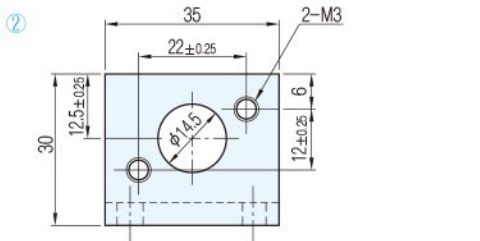

RoHS

PMT
PMT-L

PMTW
PMTW-L

Catalog No.	①	②
PMT	○	○
PMT-L	○	
PMTW	○	○
PMTW-L	○	

Catalog No.	材質	處理
PMT	SS400	-
PMT-L		
PMTW	SPCC	光澤渡鋅
PMTW-L		

Ac. 附屬品

- PMT附有4個CBB5-20, PMT-L附有2個CBB5-20
- PMTW附有4個CBB5-20, PMTW-L附有2個CBB5-20