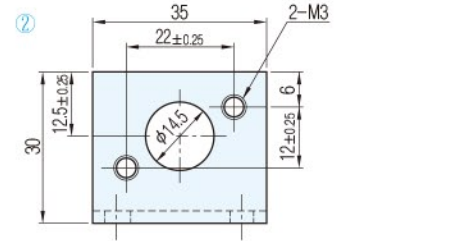

RoHS

PMT
PMT-L

PMTW
PMTW-L

Catalog No.	①	②
PMT	○	○
PMT-L	○	
PMTW	○	○
PMTW-L	○	

Catalog No.	材質	處理
PMT	SS400	-
PMT-L		
PMTW	SPCC	光澤渡鋅
PMTW-L		

Ac. 附屬品

- PMT附有4個CBB5-20, PMT-L附有2個CBB5-20
- PMTW附有4個CBB5-20, PMTW-L附有2個CBB5-20