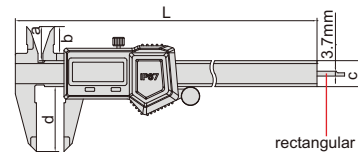

ATTENTION: IT IS NECESSARY TO SET ZERO AFTER POWER ON EACH TIME

ATTENTION: NO DATA OUTPUT

IP67
WATERPROOF

IP67 WATERPROOF DIGITAL CALIPERS

- IP67 dust/waterproof
- Resolution: 0.01mm/0.0005"
- Button function: zero, on/off, mm/inch, ABS/REL, hold
- Battery CR2032
- Meet DIN862
- Made of stainless steel

1118-150B

1118-150R

type B

rectangular depth bar

type R

round depth bar

Code	Range	Accuracy	Type	L	a	b	c	d
1118-150B *	0-150mm/0-6"	±0.03mm	B	236mm	21mm	16mm	16mm	40mm
1118-200B *	0-200mm/0-8"	±0.03mm	B	286mm	24mm	19mm	16mm	50mm
1118-300B *	0-300mm/0-12"	±0.03mm	B	400mm	25mm	20.5mm	16mm	60mm
1118-150R *	0-150mm/0-6"	±0.03mm	R	236mm	21mm	16mm	16mm	40mm