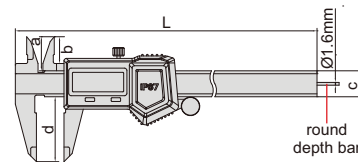

1118-150B

1118-150R

type B

rectangular depth bar

type R

round depth bar

Code	Range	Accuracy	Type	L	a	b	c	d
1118-150B *	0-150mm/0-6"	±0.03mm	B	236mm	21mm	16mm	16mm	40mm
1118-200B *	0-200mm/0-8"	±0.03mm	B	286mm	24mm	19mm	16mm	50mm
1118-300B *	0-300mm/0-12"	±0.03mm	B	400mm	25mm	20.5mm	16mm	60mm
1118-150R *	0-150mm/0-6"	±0.03mm	R	236mm	21mm	16mm	16mm	40mm