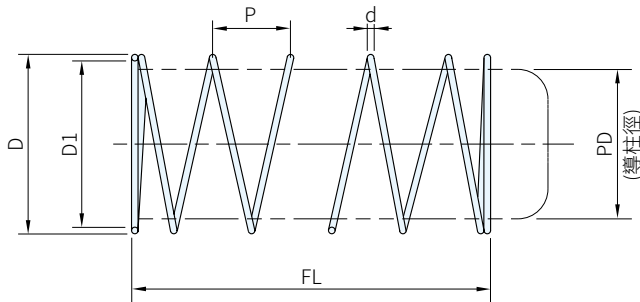

| |
|-----|
| 材質 |
| SWP |

| 品號 | | FL | D | D1 | d | P |
|------|----|----|----|------|-----|------|
| TYPE | PD | | | | | |
| WA | 16 | 25 | 21 | 19.4 | 0.8 | 12.1 |
| | | 30 | | | | 9.7 |
| | | 35 | | | | 11.4 |
| | | 40 | | | | 9.8 |
| | | 50 | | | | 9.8 |
| | | 60 | | | | 9.9 |
| | 19 | 25 | 24 | 22.2 | 0.9 | 24.1 |
| | | 30 | | | | 14.6 |
| | | 35 | | | | 11.4 |
| | | 40 | | | | 9.8 |
| | | 50 | | | | 9.8 |
| | | 60 | | | | 9.9 |