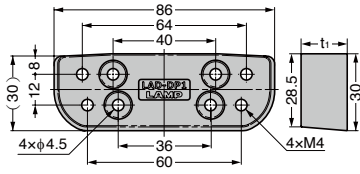

SPACER GS-LAD-DP

For over 25mm thickness door.

Item Name	t_1	Door Thickness (t)	Material	Colour	Weight (g)
GS-LAD-DP1	18	25~35	POM	Grey	58
GS-LAD-DP2	25	30~40			67