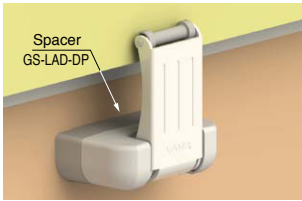

SPACER GS-LAD-DP

For over 25mm thickness door.

Item Name	t_1	Door Thickness (t)	Material	Colour	Weight (g)
GS-LAD-DP1	18	25~35	POM	Grey	58
GS-LAD-DP2	25	30~40			67