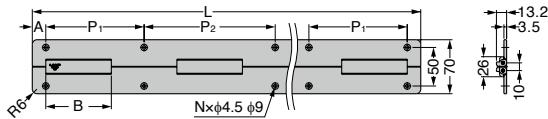

# TABLETOP PIANO HINGE GS-HG-MH

Passed 50,000 open/close private cycle test

- Double pivot hinge allows 180° opening.
- 400mm, 800mm, 1100mm length available.
- Can be cut easily. In case of cutting the hinge, attention should be paid to prevent the shaft from coming off.

### [Cut Out Dimensions]

| Item Name      | Material        | Finish                    | L    | A    | P <sub>1</sub> | P <sub>2</sub> | B  | Qty of Holes N | Weight (g) |
|----------------|-----------------|---------------------------|------|------|----------------|----------------|----|----------------|------------|
| GS-HG-MH400S   | Aluminium Alloy | Anodised/Stainless Finish | 400  | 15   | 111            | 148            | 74 | 8              | 452        |
| GS-HG-MH400BR  |                 | Anodised/Brown            |      |      |                |                |    |                | 452        |
| GS-HG-MH400BL  |                 | Anodised/Black            |      |      |                |                |    |                | 452        |
| GS-HG-MH800S   |                 | Anodised/Stainless Finish | 800  | 17.5 | 127.5          | 170            | 85 | 12             | 908        |
| GS-HG-MH800BR  |                 | Anodised/Brown            |      |      |                |                |    |                | 908        |
| GS-HG-MH800BL  |                 | Anodised/Black            |      |      |                |                |    |                | 908        |
| GS-HG-MH1100S  |                 | Anodised/Stainless Finish | 1100 | 16.5 | 145.5          | 194            | 97 | 14             | 1236       |
| GS-HG-MH1100BR |                 | Anodised/Brown            |      |      |                |                |    |                | 1236       |
| GS-HG-MH1100BL |                 | Anodised/Black            |      |      |                |                |    |                | 1236       |