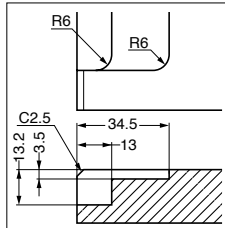

# TABLETOP PIANO HINGE GS-HG-MH

Passed 50,000 open/close private cycle test

- Double pivot hinge allows 180° opening.
- 400mm, 800mm, 1100mm length available.
- Can be cut easily. In case of cutting the hinge, attention should be paid to prevent the shaft from coming off.

### [Cut Out Dimensions]

| Item Name      | Material        | Finish                    | L    | A    | P <sub>1</sub> | P <sub>2</sub> | B  | Qty of Holes N | Weight (g) |
|----------------|-----------------|---------------------------|------|------|----------------|----------------|----|----------------|------------|
| GS-HG-MH400S   | Aluminium Alloy | Anodised/Stainless Finish | 400  | 15   | 111            | 148            | 74 | 8              | 452        |
| GS-HG-MH400BR  |                 | Anodised/Brown            |      |      |                |                |    |                | 452        |
| GS-HG-MH400BL  |                 | Anodised/Black            |      |      |                |                |    |                | 452        |
| GS-HG-MH800S   |                 | Anodised/Stainless Finish | 800  | 17.5 | 127.5          | 170            | 85 | 12             | 908        |
| GS-HG-MH800BR  |                 | Anodised/Brown            |      |      |                |                |    |                | 908        |
| GS-HG-MH800BL  |                 | Anodised/Black            |      |      |                |                |    |                | 908        |
| GS-HG-MH1100S  |                 | Anodised/Stainless Finish | 1100 | 16.5 | 145.5          | 194            | 97 | 14             | 1236       |
| GS-HG-MH1100BR |                 | Anodised/Brown            |      |      |                |                |    |                | 1236       |
| GS-HG-MH1100BL |                 | Anodised/Black            |      |      |                |                |    |                | 1236       |