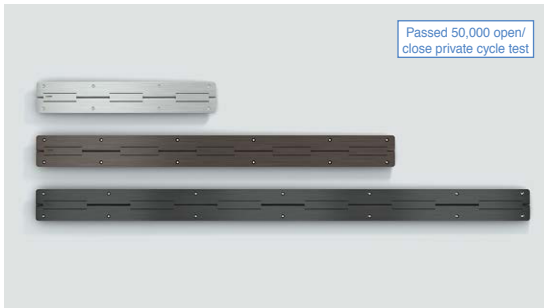

# TABLETOP PIANO HINGE GS-HG-MH

Passed 50,000 open/close private cycle test

- Double pivot hinge allows 180° opening.
- 400mm, 800mm, 1100mm length available.
- Can be cut easily. In case of cutting the hinge, attention should be paid to prevent the shaft from coming off.

### [Remarks]

- No stopper mechanism.
- Do not bear the door weight by hinge alone.