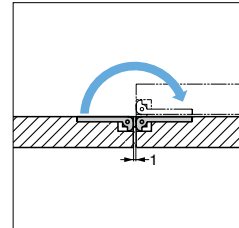

# TABLETOP PIANO HINGE GS-HG-MH

Passed 50,000 open/close private cycle test

- Double pivot hinge allows 180° opening.
- 400mm, 800mm, 1100mm length available.
- Can be cut easily. In case of cutting the hinge, attention should be paid to prevent the shaft from coming off.

### [Cut Out Dimensions]

| Item Name      | Material        | Finish                    | L    | A    | P <sub>1</sub> | P <sub>2</sub> | B  | Qty of Holes N | Weight (g) |
|----------------|-----------------|---------------------------|------|------|----------------|----------------|----|----------------|------------|
| GS-HG-MH400S   | Aluminium Alloy | Anodised/Stainless Finish | 400  | 15   | 111            | 148            | 74 | 8              | 452        |
| GS-HG-MH400BR  |                 | Anodised/Brown            |      |      |                |                |    |                | 452        |
| GS-HG-MH400BL  |                 | Anodised/Black            |      |      |                |                |    |                | 452        |
| GS-HG-MH800S   |                 | Anodised/Stainless Finish | 800  | 17.5 | 127.5          | 170            | 85 | 12             | 908        |
| GS-HG-MH800BR  |                 | Anodised/Brown            |      |      |                |                |    |                | 908        |
| GS-HG-MH800BL  |                 | Anodised/Black            |      |      |                |                |    |                | 908        |
| GS-HG-MH1100S  |                 | Anodised/Stainless Finish | 1100 | 16.5 | 145.5          | 194            | 97 | 14             | 1236       |
| GS-HG-MH1100BR |                 | Anodised/Brown            |      |      |                |                |    |                | 1236       |
| GS-HG-MH1100BL |                 | Anodised/Black            |      |      |                |                |    |                | 1236       |