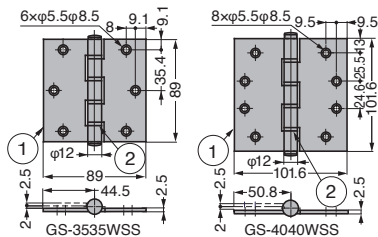

BUTT HINGE (W/WASHER) GS-3535WSS, GS-4040WSS

SUS

- Plastic washer prevents metal-to-metal contact and metal powder scattering.

[Remarks]

- Load capacity is the value when using two hinges. For calculation conditions, please refer to INDEX
- Countersinking is required for cabinet when installing to metal sheet.

[Parts Included]

- Countersunk head tapping screw 4 x 25

Item Name	Load Capacity N/2 pcs	Load Capacity kgf/2 pcs	Weight (g)
GS-3535WSS	245	25	195
GS-4040WSS	294	30	250

No.	Part Name	Material	Finish / Colour
①	Body	Stainless Steel (SUS304)	Satin
②	Washer	PA	White