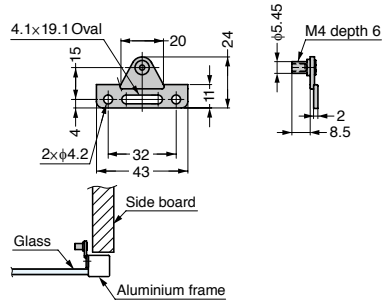

# MOUNTING PLATE FOR ALUMINIUM FRAME DOOR **GS-SLS-ELAN-AZ**

- Used for installing GS-SLS-ELAN GS-SLS-ELAN-TV to aluminium frame.

### [Sold Separately]

- Screw set
  - Binding head tapping screw 3.5x 12 (2 pcs)
  - Truss head screw M4x 5 (1 pc)

### [Body]

Item Name	Material	Finish	Weight (g)
GS-SLS-ELAN-AZ	Steel	Nickel	9.5

### [Screw Set] Sold Separately

Item Name	Material	Finish	Weight (g)
GS-SLS-ELAN-AZS	Steel	Nickel	50