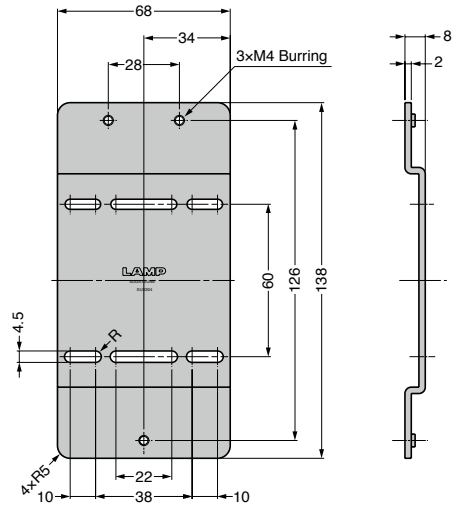

AS BRACKET FOR HDS GS-AS-HDS

● Used for installing soft-down stay GS-HDS to aluminium frame.

[Installation]

Item Name	Material	Finish	Weight (g)
GS-AS-HDS	Stainless Steel (SUS304)	Barrel Polished	198