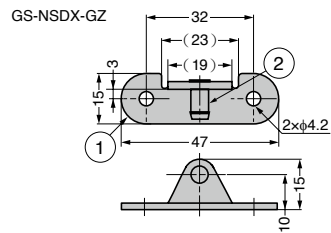

MOUNTING PLATE FOR NSDX GS-NSDX-CZ, GS-NSDX-AZ, NSDX-GZ

GS-NSDX-CZ

GS-NSDX-AZ

GS-NSDX-GZ

- For quick installation of GS-NSDX stay.
- Three types are available.

No.	Part Name	Material	Finish
①	Mounting Plate	Steel (SPCC)	Nickel
②	Shaft	Steel (SWCH)	

Item Name	Type	Weight (g)
GS-NSDX-CZ	Clip-on	13
GS-NSDX-AZ	Clip-on for 20 mm Aluminium Frame	11
GS-NSDX-GZ	Clip-on for Glass Door	14