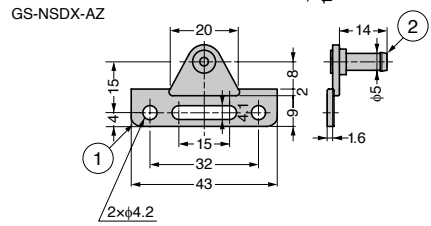

MOUNTING PLATE FOR NSDX GS-NSDX-CZ, GS-NSDX-AZ, NSDX-GZ

GS-NSDX-CZ

GS-NSDX-AZ

GS-NSDX-GZ

- For quick installation of GS-NSDX stay.
- Three types are available.

No.	Part Name	Material	Finish
①	Mounting Plate	Steel (SPCC)	Nickel
②	Shaft	Steel (SWCH)	

Item Name	Type	Weight (g)
GS-NSDX-CZ	Clip-on	13
GS-NSDX-AZ	Clip-on for 20 mm Aluminium Frame	11
GS-NSDX-GZ	Clip-on for Glass Door	14