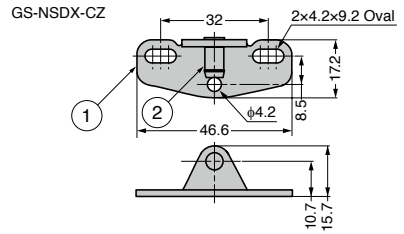

MOUNTING PLATE FOR NSDX GS-NSDX-CZ, GS-NSDX-AZ, NSDX-GZ

GS-NSDX-CZ

GS-NSDX-AZ

GS-NSDX-GZ

- For quick installation of GS-NSDX stay.
- Three types are available.

No.	Part Name	Material	Finish
①	Mounting Plate	Steel (SPCC)	Nickel
②	Shaft	Steel (SWCH)	

Item Name	Type	Weight (g)
GS-NSDX-CZ	Clip-on	13
GS-NSDX-AZ	Clip-on for 20 mm Aluminium Frame	11
GS-NSDX-GZ	Clip-on for Glass Door	14