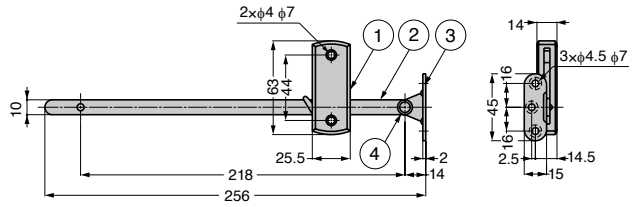

LID STAY GS-KLS

[Installation] With single knuckle hinge

Opening Direction	Description
 Upward-opening	Stops When Fully Opened, Right-handed Only

- Holds the door in fully opened position. Lift up the door to release the stopper.
- Easy installation with a marking on the body for indicating installation position.

[Remarks]

- Right side installation only.
- Max. door height is 300mm.
- Height more than 300mm or applying force to the front end may cause deformation and damage.

No.	Part Name	Material	Finish/Colour
①	Body	PA	White
②	Arm	Steel (SS)	Nickel
③	Bracket	Steel (SPCC)	
④	Spring	Steel	-

Item Name	Door Weight kg/pc	Weight (g)
GS-KLS	Max. 8	85