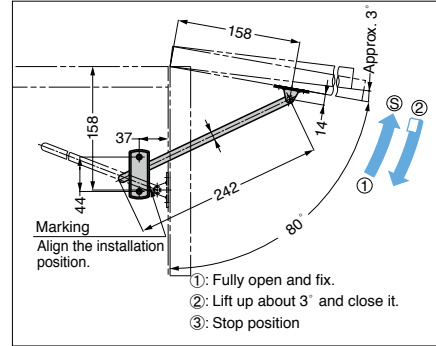

LID STAY GS-KLS

[Installation] With single knuckle hinge

Opening Direction	Description
 Upward-opening	Stops When Fully Opened, Right-handed Only

- Holds the door in fully opened position. Lift up the door to release the stopper.
- Easy installation with a marking on the body for indicating installation position.

[Remarks]

- Right side installation only.
- Max. door height is 300mm.
- Height more than 300mm or applying force to the front end may cause deformation and damage.

No.	Part Name	Material	Finish/Colour
①	Body	PA	White
②	Arm	Steel (SS)	Nickel
③	Bracket	Steel (SPCC)	
④	Spring	Steel	-

Item Name	Door Weight kg/pc	Weight (g)
GS-KLS	Max. 8	85