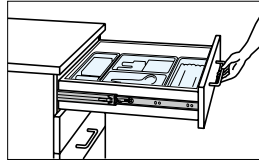

[Full Extension (3 Members)]

[Remarks]

- Be sure to read the "Cautions"
- Do not push with a strong force when soft-closing mechanism is operating. Otherwise, it may cause oil leakage.
- Noted that scratch is conspicuous on black surface.

[Parts Included]

- Truss head tapping screw 4x12 (black chromate)