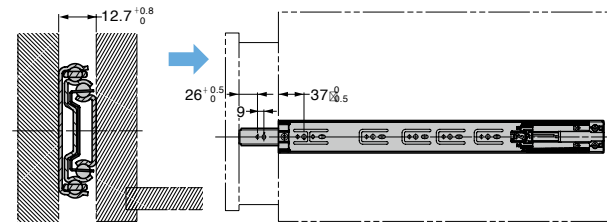

FULL EXTENSION SOFT-CLOSE SLIDE GS-4670 Black

LOAD CAPACITY

147-392 N/pair

L=R

DETACH

BUMPER

CATCH

INSTRUCTION

- Full extension (3 members).
- Black version of slide GS-4670
- Soft-closes at 20mm distance from closed position (slide length 350mm or below) or 36mm distance from closed position (slide length 400mm or above).
- With self & soft closing mechanism built-in, easy to install as with conventional slides.
- The drawer can be fully pulled out for slide length 350mm or above.
- The maximum width of the drawer is the slide length +200mm.
- Sliding smoothly even with some deflection of cabinet due to shock absorbing effect of the outer member installation part.
- The drawer is detachable by lifting the lever.

[Parts Included]

- Truss head tapping screw 4x12 (black chromate)

[Easy to Detach]

Simultaneously move the left lever upwards and the right lever downwards.

No.	Part Name	Material	Finish/Colour
①	Outer Member	Steel	Black
②	Intermediate Member		Electrodeposition
③	Inner Member		(Zinc Chromate Steel)
④	Retainer		
⑤	Balls		-