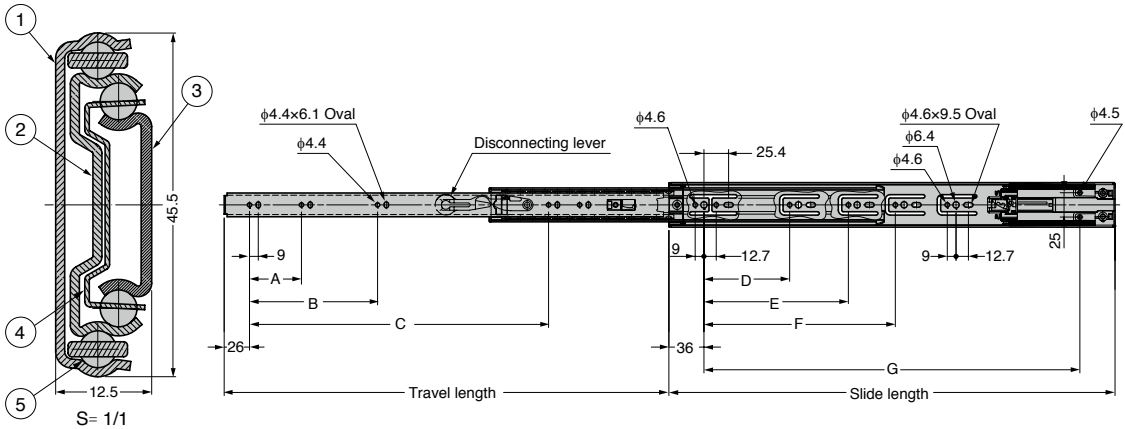

FULL EXTENSION SOFT-CLOSE SLIDE GS-4670 Black

LOAD CAPACITY

147-392 N/pair

L=R

DETACH

BUMPER

CATCH

INSTRUCTION

- Full extension (3 members).
- Black version of slide GS-4670
- Soft-closes at 20mm distance from closed position (slide length 350mm or below) or 36mm distance from closed position (slide length 400mm or above).
- With self & soft closing mechanism built-in, easy to install as with conventional slides.
- The drawer can be fully pulled out for slide length 350mm or above.
- The maximum width of the drawer is the slide length +200mm.
- Sliding smoothly even with some deflection of cabinet due to shock absorbing effect of the outer member installation part.
- The drawer is detachable by lifting the lever.

[Parts Included]

- Truss head tapping screw 4x12 (black chromate)

[Easy to Detach]

Simultaneously move the left lever upwards and the right lever downwards.

No.	Part Name	Material	Finish/Colour
①	Outer Member	Steel	Black
②	Intermediate Member		Electrodeposition
③	Inner Member		(Zinc Chromate Steel)
④	Retainer		
⑤	Balls		-

Sold in pairs (2 pcs).

Item Name	Slide Length	Travel Length	A	B	C	D	E	F	G	Load Capacity N/pair	Load Capacity kgf/pair	Weight (kg/pair)
GS-4670-250BL	250	175	-	-	124	87	-	-	179	147	15	0.71
GS-4670-300BL	300	275	-	-	174	-	-	-	229	196	20	0.85
GS-4670-350BL	350	353	96	-	224	-	183	-	279	245	25	0.99
GS-4670-400BL	400	404	96	-	254	-	199	-	329	294	30	1.13
GS-4670-450BL	450	455	128	-	294	119	247	-	379	294	30	1.27
GS-4670-500BL	500	505	96	160	344	-	295	-	429	343	35	1.44
GS-4670-550BL	550	556	96	160	394	-	343	-	479	392	40	1.59
GS-4670-600BL	600	606	128	192	444	-	215	343	529	294	30	1.77