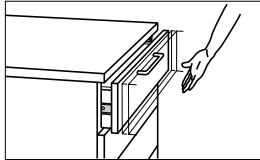

[Self & Soft Closing]