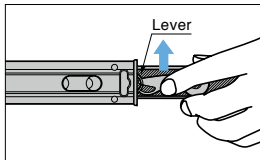

- Full extension (3 members).
- Black version of slide GS-4670
- Soft-closes at 20mm distance from closed position (slide length 350mm or below) or 36mm distance from closed position (slide length 400mm or above).
- With self & soft closing mechanism built-in, easy to install as with conventional slides.
- The drawer can be fully pulled out for slide length 350mm or above.
- The maximum width of the drawer is the slide length +200mm.
- Sliding smoothly even with some deflection of cabinet due to shock absorbing effect of the outer member installation part.
- The drawer is detachable by lifting the lever.

[Parts Included]

- Truss head tapping screw 4x12 (black chromate)

[Easy to Detach]

Simultaneously move the left lever upwards and the right lever downwards.

No.	Part Name	Material	Finish/Colour
①	Outer Member	Steel	Black
②	Intermediate Member		Electrodeposition
③	Inner Member		(Zinc Chromate Steel)
④	Retainer		
⑤	Balls		-