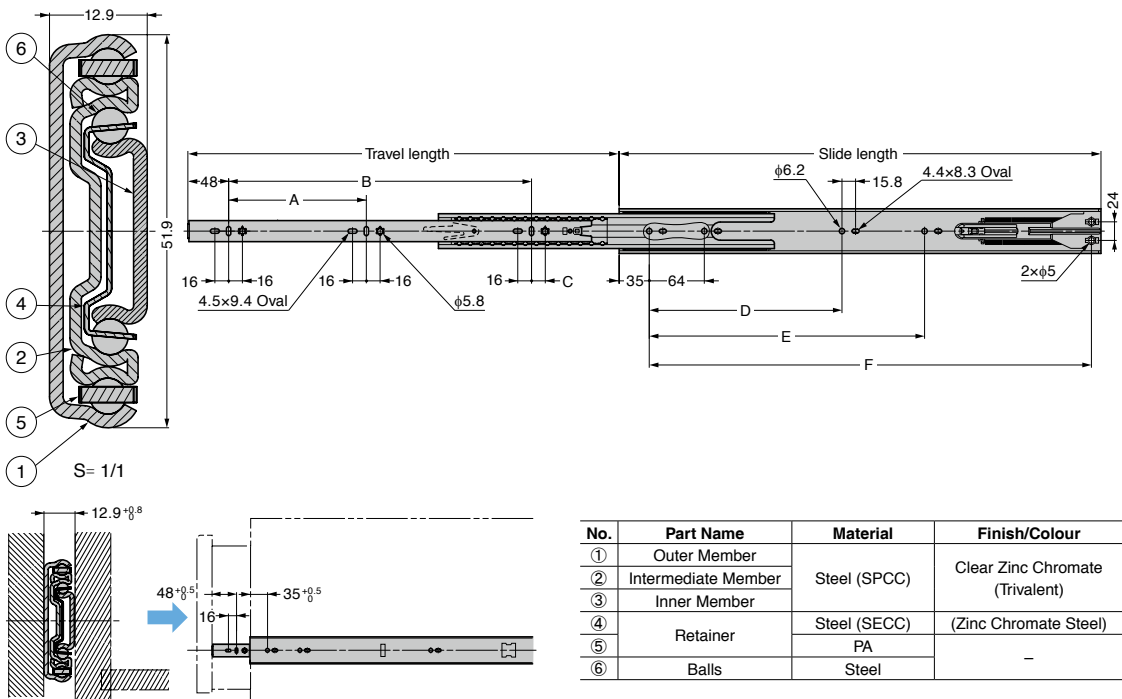

FULL EXTENSION SOFT-CLOSE SLIDE GS-L52145

LOAD CAPACITY 540 N/pair

L=R

DETACH

CATCH

- Full extension (3 members).
- Soft-closes at 50mm distance from closed position.
- With self & soft closing mechanism built-in, easy to install as with conventional slides.
- Travel length is slide length – 50mm (approx.).
- Larger load capacity compared with our company's other products with the same mechanism.
- The drawer is detachable by lifting the lever.

[Remarks]

- Be sure to read the "Cautions"
- Do not push with a strong force when soft-closing mechanism is operating. Otherwise, it may cause oil leakage.

[Recommended Screws]

- For outer member
Oval hole: M4 or nominal 4 screw
Round hole: M5 or nominal 5 low head screw
- For inner member
M4 or nominal 4 low head screw

[Self & Soft Closing]

[Full Extension (3 Members)]

[Easy to Detach]

Simultaneously move the left lever upwards and the right lever downwards.

No.	Part Name	Material	Finish/Colour
①	Outer Member	Steel (SPCC)	Clear Zinc Chromate (Trivalent)
②	Intermediate Member		
③	Inner Member		
④	Retainer	Steel (SECC)	(Zinc Chromate Steel)
⑤		PA	
⑥	Balls	Steel	-

Sold in pairs (2 pcs).

Item Name	Slide Length	Travel Length	A	B	C	D	E	F	Load Capacity N/pair	Load Capacity kgf/pair	Weight (kg/pair)
GS-L52145-410	410	360	96	224	-	160	-	362.5	540	55	1.6
GS-L52145-460	460	403		256		224	-	412.5			
GS-L52145-510	510	453	128	288		256		462.5			
GS-L52145-560	560	502	160	352	16		320	512.5			
GS-L52145-610	610	552	192	384			352	562.5			
GS-L52145-660	660	604		416		224		612.5			
GS-L52145-710	710	651	224	480		416		662.5			