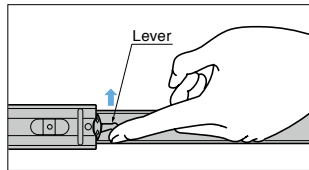

FULL EXTENSION SOFT-CLOSE SLIDE GS-L52145

LOAD CAPACITY 540 N/pair

L=R

DETACH

CATCH

- Full extension (3 members).
- Soft-closes at 50mm distance from closed position.
- With self & soft closing mechanism built-in, easy to install as with conventional slides.
- Travel length is slide length – 50mm (approx.).
- Larger load capacity compared with our company's other products with the same mechanism.
- The drawer is detachable by lifting the lever.

[Remarks]

- Be sure to read the "Cautions"
- Do not push with a strong force when soft-closing mechanism is operating. Otherwise, it may cause oil leakage.

[Recommended Screws]

- For outer member
Oval hole: M4 or nominal 4 screw
Round hole: M5 or nominal 5 low head screw
- For inner member
M4 or nominal 4 low head screw

[Self & Soft Closing]

[Full Extension (3 Members)]

[Easy to Detach]

Simultaneously move the left lever upwards and the right lever downwards.

No.	Part Name	Material	Finish/Colour
①	Outer Member	Steel (SPCC)	Clear Zinc Chromate (Trivalent)
②	Intermediate Member		
③	Inner Member		
④	Retainer	Steel (SECC)	(Zinc Chromate Steel)
⑤		PA	
⑥	Balls	Steel	-