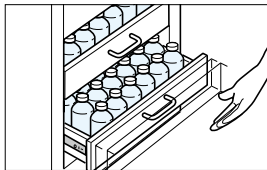

FULL EXTENSION SOFT-CLOSE SLIDE GS-L52145

LOAD CAPACITY 540 N/pair

L=R

DETACH

CATCH

- Full extension (3 members).
- Soft-closes at 50mm distance from closed position.
- With self & soft closing mechanism built-in, easy to install as with conventional slides.
- Travel length is slide length – 50mm (approx.).
- Larger load capacity compared with our company's other products with the same mechanism.
- The drawer is detachable by lifting the lever.

[Remarks]

- Be sure to read the "Cautions"
- Do not push with a strong force when soft-closing mechanism is operating. Otherwise, it may cause oil leakage.

[Recommended Screws]

- For outer member
Oval hole: M4 or nominal 4 screw
Round hole: M5 or nominal 5 low head screw
- For inner member
M4 or nominal 4 low head screw

[Self & Soft Closing]

[Full Extension (3 Members)]

[Easy to Detach]

Simultaneously move the left lever upwards and the right lever downwards.

No.	Part Name	Material	Finish/Colour
①	Outer Member	Steel (SPCC)	Clear Zinc Chromate (Trivalent)
②	Intermediate Member		
③	Inner Member		
④	Retainer	Steel (SECC)	(Zinc Chromate Steel)
⑤		PA	
⑥	Balls	Steel	-