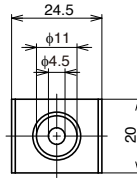

## STOPPER GS-LGB30-ST

- Used for preventing guide block GS-LGB-30CM from coming off.
- Install to guide rail GS-LGB30 with screws. Mounting screws not included.

### [Remarks]

- Do not use for stopping guide block collision.

| Item Name   | Material | Colour | Weight (g) |
|-------------|----------|--------|------------|
| GS-LGB30-ST | POM      | Black  | 5.6        |