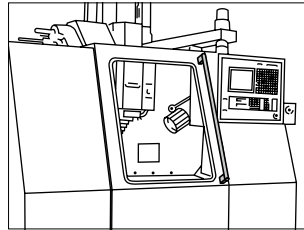

STAINLESS STEEL DOOR HANDLE GS-RH-760

- Stainless steel handle with small projection from mounting surface and simple design.
- Other handle sizes are possible at surcharge. For lot quantity and available lengths, please contact local representatives.

[Applications]

- FA equipment, OA equipment, and specially-equipped vehicles, etc.

[Remarks]

- For single-sided mount. Cannot be used for double-sided mount.

[Recommended Screws]

- M5 screw

[Application Example]