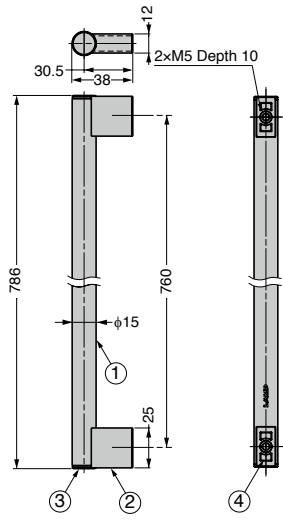

STAINLESS STEEL DOOR HANDLE GS-RH-760

- Stainless steel handle with small projection from mounting surface and simple design.
- Other handle sizes are possible at surcharge. For lot quantity and available lengths, please contact local representatives.

[Applications]

- FA equipment, OA equipment, and specially-equipped vehicles, etc.

[Remarks]

- For single-sided mount. Cannot be used for double-sided mount.

[Recommended Screws]

- M5 screw

[Application Example]

No.	Part Name	Material	Finish / Colour
①	Pipe	Stainless Steel (SUS304)	Satin
②	Stem		
③	End Cap	Stainless Steel (SUS303)	
④	Spacer	PP	Natural

Item Name	Weight (g)
GS-RH-760	340