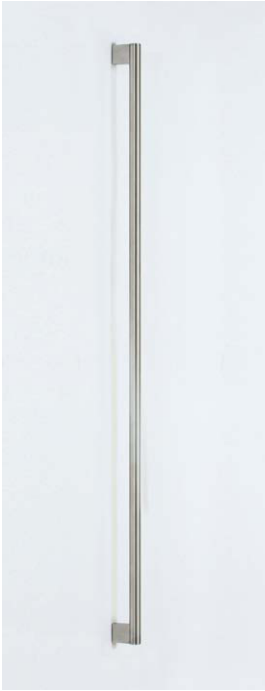

STAINLESS STEEL DOOR HANDLE GS-RH-760

- Stainless steel handle with small projection from mounting surface and simple design.
- Other handle sizes are possible at surcharge. For lot quantity and available lengths, please contact local representatives.

[Applications]

- FA equipment, OA equipment, and specially-equipped vehicles, etc.

[Remarks]

- For single-sided mount. Cannot be used for double-sided mount.

[Recommended Screws]

- M5 screw

[Application Example]

No.	Part Name	Material	Finish / Colour
①	Pipe	Stainless Steel (SUS304)	Satin
②	Stem		
③	End Cap	Stainless Steel (SUS303)	
④	Spacer	PP	Natural

Item Name	Weight (g)
GS-RH-760	340