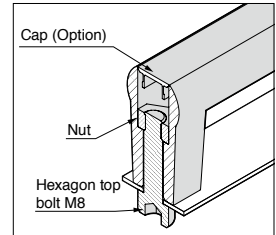

# HANDLE GS-CJH

- Long colour cap facilitates intuitive operation.
- The cover colours are used for indicating dangerous regions and different work areas.
- Handle can be fixed from either the front or back with screws.

### [Fix from back side]

No.	Part Name	Material
①	Body	Reinforced nylon
②	Cap	PA