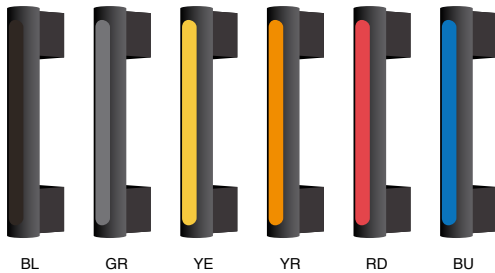

# HANDLE GS-CJH

- Long colour cap facilitates intuitive operation.
- The cover colours are used for indicating dangerous regions and different work areas.
- Handle can be fixed from either the front or back with screws.

### [Applications]

- Maintenance doors, etc.

### [Fix from back side]

No.	Part Name	Material
①	Body	Reinforced nylon
②	Cap	PA

### [Cap] Sold Separately

Item Name	Material	Colour	Weight (g)	Available Handle
GS-CJHC-117BL	PA	Black	4	GS-CJH-117
GS-CJHC-117GR		Grey		
GS-CJHC-117YE		Yellow		
GS-CJHC-117YR		Orange		
GS-CJHC-117RD		Red		
GS-CJHC-117BU		Blue		
GS-CJHC-150BL	PA	Black	6	GS-CJH-150
GS-CJHC-150GR		Grey		
GS-CJHC-150YE		Yellow		
GS-CJHC-150YR		Orange		
GS-CJHC-150RD		Red		
GS-CJHC-150BU		Blue		