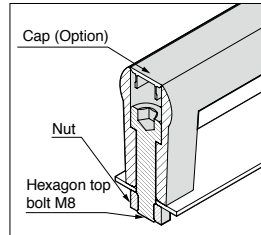

# HANDLE GS-CJH

- Long colour cap facilitates intuitive operation.
- The cover colours are used for indicating dangerous regions and different work areas.
- Handle can be fixed from either the front or back with screws.

### [Fix from back side]

No.	Part Name	Material
①	Body	Reinforced nylon
②	Cap	PA