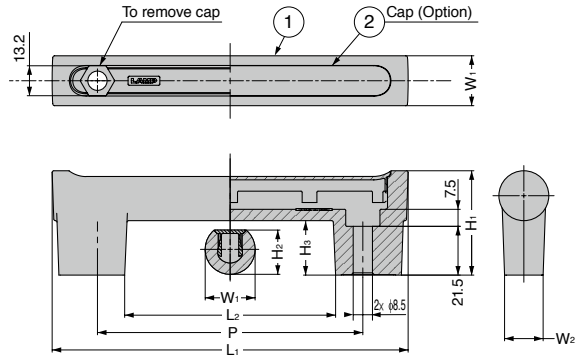

HANDLE GS-CJH

- Long colour cap facilitates intuitive operation.
- The cover colours are used for indicating dangerous regions and different work areas.
- Handle can be fixed from either the front or back with screws.

[Applications]

- Maintenance doors, etc.

[Fix from surface]

[Fix from back side]

No.	Part Name	Material
①	Body	Reinforced nylon
②	Cap	PA

[Body] Handle

Item Name	Material	L₁	L₂	W₁	W₂	H₁	H₂	H₃	P	Load Capacity N	Load Capacity kgf	Weight (g)
GS-CJH-117BL	Reinforced	157	93	22	17	46	19.5	24	117	500	51	67
GS-CJH-150BL	nylon	190	125.5	24	18.5	52	21.4	28	150			91

[Cap] Sold Separately

Item Name	Material	Colour	Weight (g)	Available Handle
GS-CJHC-117BL	PA	Black	4	GS-CJH-117
GS-CJHC-117GR		Grey		
GS-CJHC-117YE		Yellow		
GS-CJHC-117YR		Orange		
GS-CJHC-117RD		Red		
GS-CJHC-117BU		Blue		
GS-CJHC-150BL	PA	Black	6	GS-CJH-150
GS-CJHC-150GR		Grey		
GS-CJHC-150YE		Yellow		
GS-CJHC-150YR		Orange		
GS-CJHC-150RD		Red		
GS-CJHC-150BU		Blue