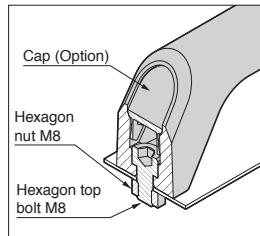

HANDLE GS-SJH

GS-SJH-162/GS-SJHC-162YR

- A rounded handle for a comfortable grip.
- Handle can be fixed from either the front or back with screws.

[Applications]

- Maintenance doors, etc.

[Front Side Mount]

[Back Side Mount]

[Body]

| Item Name | Material | L ₁ | L ₂ | W ₁ | W ₂ | H ₁ | H ₂ | H ₃ | P | Load Capacity | | Weight (g) |
|------------|------------------|----------------|----------------|----------------|----------------|----------------|----------------|----------------|-----|---------------|-----|------------|
| | | | | | | | | | | N | kgf | |
| GS-SJH-130 | Reinforced nylon | 168 | 110 | 26.5 | 24 | 43 | 21 | 22 | 130 | 500 | 51 | 76 |
| GS-SJH-160 | nylon | 198 | 140 | 28.5 | 26 | 49 | 23 | 26 | 160 | | | 103 |