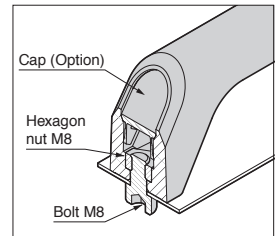

HANDLE GS-SJH

GS-SJH-162/GS-SJHC-162YR

- A rounded handle for a comfortable grip.
- Handle can be fixed from either the front or back with screws.

[Applications]

- Maintenance doors, etc.

[Front Side Mount]

[Back Side Mount]

[Body]

| Item Name | Material | L ₁ | L ₂ | W ₁ | W ₂ | H ₁ | H ₂ | H ₃ | P | Load Capacity | | Weight (g) |
|------------|------------------|----------------|----------------|----------------|----------------|----------------|----------------|----------------|-----|---------------|-----|------------|
| | | | | | | | | | | N | kgf | |
| GS-SJH-130 | Reinforced nylon | 168 | 110 | 26.5 | 24 | 43 | 21 | 22 | 130 | 500 | 51 | 76 |
| GS-SJH-160 | nylon | 198 | 140 | 28.5 | 26 | 49 | 23 | 26 | 160 | | | 103 |

| No. | Part Name | Material |
|-----|-----------|------------------|
| ① | Body | Reinforced nylon |
| ② | Cap | PA |