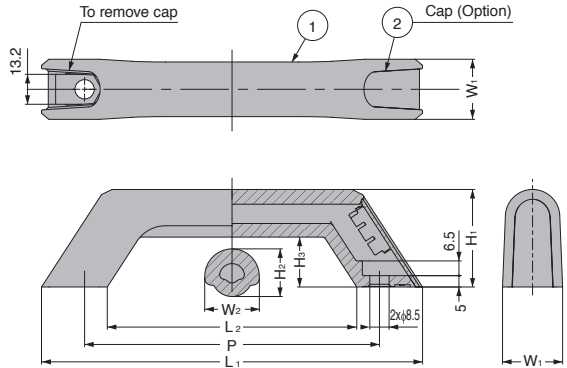

HANDLE GS-SJH

GS-SJH-162/GS-SJHC-162YR

- A rounded handle for a comfortable grip.
- Handle can be fixed from either the front or back with screws.

[Applications]

- Maintenance doors, etc.

[Front Side Mount]

[Back Side Mount]

[Body]

| Item Name | Material | L ₁ | L ₂ | W ₁ | W ₂ | H ₁ | H ₂ | H ₃ | P | Load Capacity | | Weight (g) |
|------------|------------------|----------------|----------------|----------------|----------------|----------------|----------------|----------------|-----|---------------|-----|------------|
| | | | | | | | | | | N | kgf | |
| GS-SJH-130 | Reinforced nylon | 168 | 110 | 26.5 | 24 | 43 | 21 | 22 | 130 | 500 | 51 | 76 |
| GS-SJH-160 | nylon | 198 | 140 | 28.5 | 26 | 49 | 23 | 26 | 160 | | | 103 |

| No. | Part Name | Material |
|-----|-----------|------------------|
| ① | Body | Reinforced nylon |
| ② | Cap | PA |