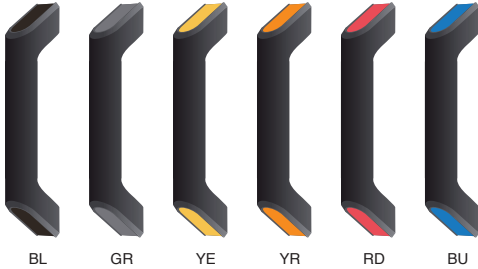

HANDLE GS-SJH

GS-SJH-162/GS-SJHC-162YR

- A rounded handle for a comfortable grip.
- Handle can be fixed from either the front or back with screws.

[Applications]

- Maintenance doors, etc.

[Front Side Mount]

[Back Side Mount]

[Body]

| Item Name | Material | L ₁ | L ₂ | W ₁ | W ₂ | H ₁ | H ₂ | H ₃ | P | Load Capacity | | Weight (g) |
|------------|------------------|----------------|----------------|----------------|----------------|----------------|----------------|----------------|-----|---------------|-----|------------|
| | | | | | | | | | | N | kgf | |
| GS-SJH-130 | Reinforced nylon | 168 | 110 | 26.5 | 24 | 43 | 21 | 22 | 130 | 500 | 51 | 76 |
| GS-SJH-160 | nylon | 198 | 140 | 28.5 | 26 | 49 | 23 | 26 | 160 | | | 103 |

[Cap] Sold Separately

| Item Name | Material | Colour | Compatible Model | Weight (g) |
|---------------|----------|--------|------------------|------------|
| GS-SJHC-130BL | PA | Black | GS-SJH-130 | 1.5 |
| GS-SJHC-130GR | | Grey | | |
| GS-SJHC-130YE | | Yellow | | |
| GS-SJHC-130YR | | Orange | | |
| GS-SJHC-130RD | | Red | | |
| GS-SJHC-130BU | | Blue | | |
| GS-SJHC-160BL | | Black | GS-SJH-160 | 1.9 |
| GS-SJHC-160GR | | Grey | | |
| GS-SJHC-160YE | | Yellow | | |
| GS-SJHC-160YR | | Orange | | |
| GS-SJHC-160RD | | Red | | |
| GS-SJHC-160BU | | Blue | | |

| No. | Part Name | Material |
|-----|-----------|------------------|
| ① | Body | Reinforced nylon |
| ② | Cap | PA |