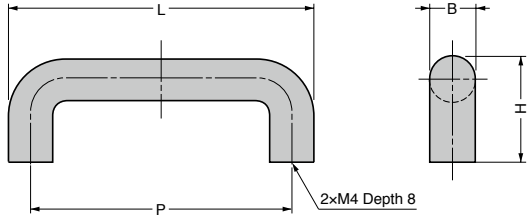

PLASTIC HANDLE GS-PC

- Plastic handle contributes to weight reduction of doors.

[Remarks]

- Size and finish varies. Please check with actual item.

[Parts Included]

- Truss head screw M4 x 28

Item Name	Material	Colour	L	H	P	B	Weight (g)
GS-PC-45-W	PS	White	45	28	35	10	7.5
GS-PC-80-W			80		68		14
GS-PC-120-W			120		108		18.3
GS-PC-45-B		Black	45	28	35	10	7.5
GS-PC-80-B			80		68		14
GS-PC-120-B			120		108		18.3