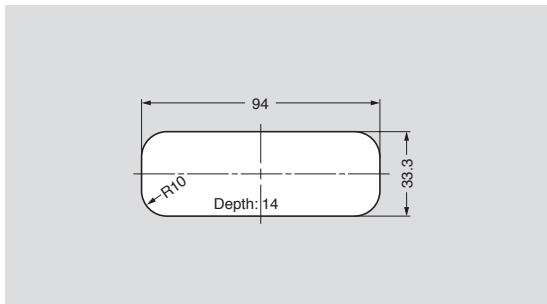

## RECESSED PULL GS-UP-600

[Cut Out Dimensions]

Item Name	Material	Finish / Colour	Weight (g)
GS-UP-600	ABS	Chrome, Black	25