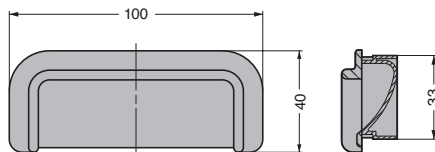

## RECESSED PULL GS-UP-600

[Cut Out Dimensions]

Item Name	Material	Finish / Colour	Weight (g)
GS-UP-600	ABS	Chrome, Black	25