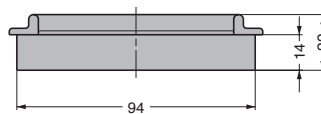

## RECESSED PULL GS-UP-600

[Cut Out Dimensions]

Item Name	Material	Finish / Colour	Weight (g)
GS-UP-600	ABS	Chrome, Black	25