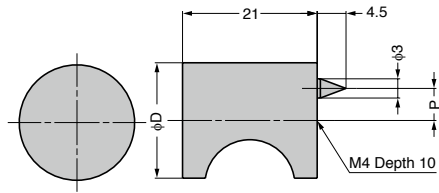

KNOB GS-MRB

[Remarks]

- Pin position and size may vary.

[Parts Included]

- Truss head screw M4 x 25

Item Name	Material	Finish	D	P	Weight (g)
GS-MRB-18	Brass	White Bronze Plating	18	5	38
GS-MRB-24			24	5.5	70