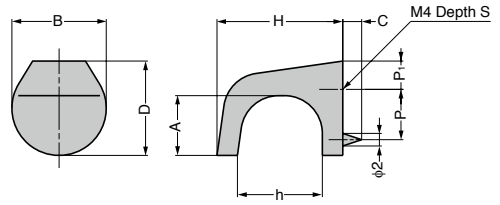

KNOB GS-MKZ

[Remarks]

- Pin position and size may vary.

[Parts Included]

- Truss head screw M4 x 25

| Item Name | Material | Finish | D | A | B | C | H | h | P | P ₁ | S | Weight (g) |
|--------------|---------------------|----------------------|----|------|----|---|----|------|----|----------------|---|------------|
| GS-MKZ-15PB | Zinc Alloy (ZDC) | Brass/Clear | 16 | 8 | 15 | 2 | 20 | 13.5 | 8 | 5.5 | 6 | 11 |
| GS-MKZ-15CR | | Chrome | | | | | | | | | | |
| GS-MKZ-15BNI | | Black Nickel | | | | | | | | | | |
| GS-MKZ-15WB | | White Bronze Plating | | | | | | | | | | |
| GS-MKZ-15SB | | Satin Gold | 21 | 12.5 | 20 | 3 | 26 | 17 | 12 | 4.5 | 7 | 29 |
| GS-MKZ-21PB | | Brass/Clear | | | | | | | | | | |
| GS-MKZ-21CR | | Chrome | | | | | | | | | | |
| GS-MKZ-21BNI | | Black Nickel | | | | | | | | | | |
| GS-MKZ-21WB | | White Bronze Plating | | | | | | | | | | |
| GS-MKZ-21SB | | Satin Gold | | | | | | | | | | |