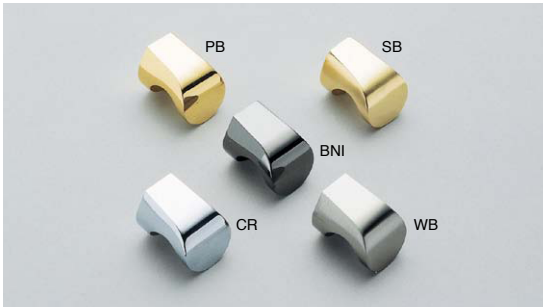

KNOB GS-MKZ

[Remarks]

- Pin position and size may vary.

[Parts Included]

- Truss head screw M4 x 25

| Item Name | Material | Finish | D | A | B | C | H | h | P | P ₁ | S | Weight (g) |
|--------------|---------------------|----------------------|----|------|----|---|----|------|----|----------------|---|------------|
| GS-MKZ-15PB | Zinc Alloy (ZDC) | Brass/Clear | 16 | 8 | 15 | 2 | 20 | 13.5 | 8 | 5.5 | 6 | 11 |
| GS-MKZ-15CR | | Chrome | | | | | | | | | | |
| GS-MKZ-15BNI | | Black Nickel | | | | | | | | | | |
| GS-MKZ-15WB | | White Bronze Plating | | | | | | | | | | |
| GS-MKZ-15SB | | Satin Gold | 21 | 12.5 | 20 | 3 | 26 | 17 | 12 | 4.5 | 7 | 29 |
| GS-MKZ-21PB | | Brass/Clear | | | | | | | | | | |
| GS-MKZ-21CR | | Chrome | | | | | | | | | | |
| GS-MKZ-21BNI | | Black Nickel | | | | | | | | | | |
| GS-MKZ-21WB | | White Bronze Plating | | | | | | | | | | |
| GS-MKZ-21SB | | Satin Gold | | | | | | | | | | |