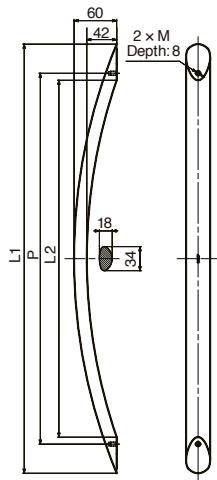

ALUMINIUM DOOR HANDLE GS-ASH

[Remarks]

● Designed for single-sided mount. (Not available with double-sided mount)

[Recommended Screw]

● M6 screw, M8 screw

[3 Finishes]

Item Name	Material	Finish/Colour	L ₁	L ₂	P	M	Load Capacity		Weight (g)			
							N	kgf				
GS-ASH-400SL	Aluminium Alloy	Satin and Silver/Anodised	391.9	323	335	M6	500	51	482			
GS-ASH-400BL		Satin and Black/Anodised										
GS-ASH-400ST		Satin and Stainless Steel/Anodised										
GS-ASH-600SL		Satin and Silver/Anodised	604	502	522				M8	500	51	725
GS-ASH-600BL		Satin and Black/Anodised										
GS-ASH-600ST		Satin and Stainless Steel/Anodised										
GS-ASH-800SL		Satin and Silver/Anodised	822.7	686	710	M8	500	51	978			
GS-ASH-800BL		Satin and Black/Anodised										
GS-ASH-800ST		Satin and Stainless Steel/Anodised										