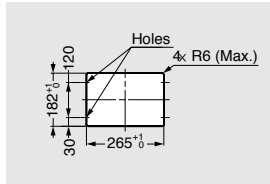

SQUARE COVER FOR REFUSE BOX GS-AZ-ND

- Corrosion resistant.
- Large type GS-AZ-ND310-HL is newly launched.

[Cut Out Dimensions]

GS-AZ-ND230-HL

GS-AZ-ND310-HL

Item Name	Material	Finish	A	B	W	H	C	D	E	F	G	J	K	M	N	Weight (g)
GS-AZ-ND230-HL	Stainless Steel (SUS304)	Satin	234	160	308	234	-	-	-	-	-	170	120	30	720	
GS-AZ-ND310-HL			310	220	384	294	200	70	70	20	10	257	243	160	43	1050