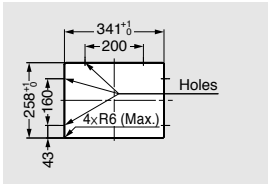

SQUARE COVER FOR REFUSE BOX GS-AZ-ND

- Corrosion resistant.
- Large type GS-AZ-ND310-HL is newly launched.

[Cut Out Dimensions]

GS-AZ-ND230-HL

GS-AZ-ND310-HL

Item Name	Material	Finish	A	B	W	H	C	D	E	F	G	J	K	M	N	Weight (g)
GS-AZ-ND230-HL	Stainless Steel (SUS304)	Satin	234	160	308	234	-	-	-	-	-	170	120	30	720	
GS-AZ-ND310-HL			310	220	384	294	200	70	70	20	10	257	243	160	43	1050