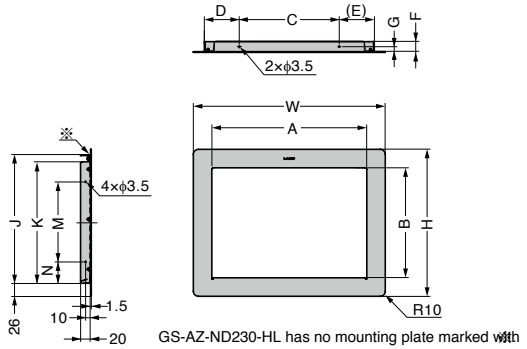

SQUARE COVER FOR REFUSE BOX GS-AZ-ND

- Corrosion resistant.
- Large type GS-AZ-ND310-HL is newly launched.

[Cut Out Dimensions]

GS-AZ-ND230-HL

GS-AZ-ND310-HL

Item Name	Material	Finish	A	B	W	H	C	D	E	F	G	J	K	M	N	Weight (g)
GS-AZ-ND230-HL	Stainless Steel (SUS304)	Satin	234	160	308	234	-	-	-	-	-	170	120	30	720	
GS-AZ-ND310-HL			310	220	384	294	200	70	70	20	10	257	243	160	43	1050