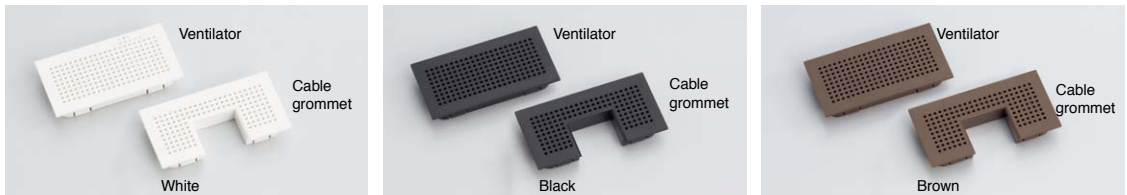

VENTILATOR GS-APK-KH With Cable Grommet

- Combination of ventilator/cable grommet and frame can be customised.
- Small holes ($\phi 1.5\text{mm}$) prevents insects from entering.
- When used with frame, ventilator and cable grommet can be removed for cleaning.
- Sold in a set or separately (Frame, ventilator and cable grommet).

[Remarks]

- Please use glue for installation.

[Application Example]

Picture above is a combination example of ventilator/cable grommet and frame.

[Colour Variation]

Set Overview

Below shows combinations of frame and ventilator/cable grommet. 3 combination patterns available.

(A) GS-APK-KHA152P

(B) GS-APK-KHW226P

(C) GS-APK-KHA226P

[Ventilator/Cable Grommet + Frame Set]

Item Name	No.	Colour	Material	Max. Exhaust Area mm ²	Weight (g)	Combination
GS-APK-KHA152P-WT	(A)	White	ABS	700	39	Cable Grommet Frame× 1 Ventilator× 2
GS-APK-KHA152P-BL		Black				
GS-APK-KHA152P-BR		Brown				
GS-APK-KHW226P-WT	(B)	White		1343	46	Cable Grommet Frame× 1 Ventilator with Cable Grommet× 1 Ventilator× 2
GS-APK-KHW226P-BL		Black				
GS-APK-KHW226P-BR		Brown				
GS-APK-KHA226P-WT	(C)	White		1050	46	Cable Grommet Frame× 1 Ventilator× 3
GS-APK-KHA226P-BL		Black				
GS-APK-KHA226P-BR		Brown				