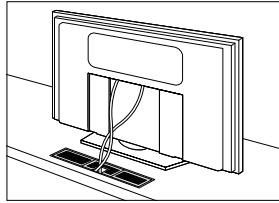

VENTILATOR GS-APK-KH With Cable Grommet

- Combination of ventilator/cable grommet and frame can be customised.
- Small holes ($\phi 1.5\text{mm}$) prevents insects from entering.
- When used with frame, ventilator and cable grommet can be removed for cleaning.
- Sold in a set or separately (Frame, ventilator and cable grommet).

[Remarks]

- Please use glue for installation.

[Application Example]

Picture above is a combination example of ventilator/cable grommet and frame.

[Colour Variation]

Set Overview

Below shows combinations of frame and ventilator/cable grommet. 3 combination patterns available.