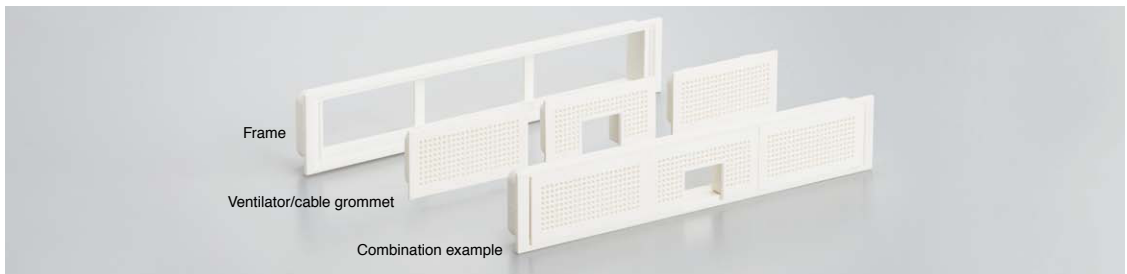

VENTILATOR GS-APK-KH With Cable Grommet

- Combination of ventilator/cable grommet and frame can be customised.
- Small holes ($\phi 1.5\text{mm}$) prevents insects from entering.
- When used with frame, ventilator and cable grommet can be removed for cleaning.
- Sold in a set or separately (Frame, ventilator and cable grommet).

[Remarks]

- Please use glue for installation.

[Application Example]

Picture above is a combination example of ventilator/cable grommet and frame.

[Colour Variation]

Set Overview

Below shows combinations of frame and ventilator/cable grommet. 3 combination patterns available.

(A) GS-APK-KHA152P

(B) GS-APK-KHW226P

(C) GS-APK-KHA226P

[Ventilator/Cable Grommet + Frame Set]

Item Name	No.	Colour	Material	Max. Exhaust Area mm ²	Weight (g)	Combination
GS-APK-KHA152P-WT	(A)	White	ABS	700	39	Cable Grommet Frame× 1 Ventilator× 2
GS-APK-KHA152P-BL		Black				
GS-APK-KHA152P-BR		Brown				
GS-APK-KHW226P-WT	(B)	White		1343	46	Cable Grommet Frame× 1 Ventilator with Cable Grommet× 1 Ventilator× 2
GS-APK-KHW226P-BL		Black				
GS-APK-KHW226P-BR		Brown				
GS-APK-KHA226P-WT	(C)	White		1050	46	Cable Grommet Frame× 1 Ventilator× 3
GS-APK-KHA226P-BL		Black				
GS-APK-KHA226P-BR		Brown				