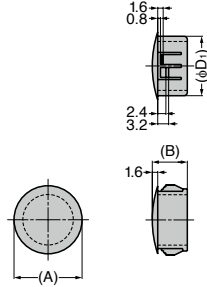

MULTI-PURPOSE CAP GS-KD

- One-touch installation.
- Can be used on sheet metal and wooden board, ideal for cable grommet.
- GS-KD-380-350B can also be used for holes of concealed hinge.

[Specifications]

- Flam retardant material (UL94V-2).

[Cut Out Dimensions]

| Item Name | Material | Colour | A | B | D ₁ | d ₂ | Board Thickness |
|--------------------|----------|--------|------|------|----------------|----------------|-----------------|
| GS-KD-80-64B-P20 | PA | Black | 8 | 8 | 6.1 | 6.4 | 1.6 |
| GS-KD-95-80B-P20 | | | 9.5 | | 7.7 | 8 | |
| GS-KD-120-95B-P20 | | | 12 | 10.3 | 9.3 | 9.5 | |
| GS-KD-135-110B-P20 | | | 13.5 | | 10.9 | 11 | |
| GS-KD-146-127B-P20 | | | 14.6 | | 12.5 | 12.7 | |
| GS-KD-167-143B-P20 | | | 16.7 | | 14.1 | 14.3 | |
| GS-KD-182-159B-P20 | | | 18.2 | | 15.8 | 15.9 | |
| GS-KD-200-175B-P20 | | | 20 | | 17.3 | 17.5 | |
| GS-KD-232-190B-P20 | | | 23.2 | | 18.9 | 19 | |
| GS-KD-226-206B-P20 | | | 22.6 | | 20.4 | 20.6 | |
| GS-KD-258-222B-P20 | | | 25.8 | | 22 | 22.2 | 0.8~3.2 |
| GS-KD-305-255B-P20 | | | 30.5 | | 25.3 | 25.5 | |
| GS-KD-310-280B-P20 | | | 31 | 27.6 | 28 | | |
| GS-KD-333-301B-P20 | | | 33.3 | 30 | 30.1 | | |
| GS-KD-349-320B-P20 | | | 34.9 | 11.5 | 31.8 | 32 | |
| GS-KD-380-350B-P20 | | | 38 | | 34.9 | 35 | |
| GS-KD-427-380B-P20 | | | 42.7 | 37.9 | 38 | | |
| GS-KD-484-450B-P20 | | | 48.4 | 44.6 | 45 | | |
| GS-KD-550-510B-P20 | | | 55 | 50.6 | 51 | | |