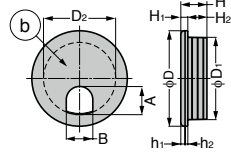

CABLE GROMMET GS-S445, GS-S51, GS-S60, GS-S76, GS-S89

- Cap ① is removable for wide opening.
- Made of resin material compliant with UL94-HB standard for flame retardance.

[Remarks]

- Be sure to read the "Cautions"

[Cut Out Dimensions]

Item Name	Colour	Material	D	D ₁	D ₂	H	H ₁	H ₂	h ₁	h ₂	A	B	d	Weight (g)
GS-S445CM	Ivory	ABS	45	38.8	34	19.7	3.3	16.4	1.3	16.7	12.5	39	9	9
GS-S445W	White													9
GS-S445G	Grey													9
GS-S445B	Black													9
GS-S51CM	Ivory		51	44.8	39.7	19.9	3.6	16.3	2	19	15.5	45	11	11
GS-S51W	White													11
GS-S51G	Grey													11
GS-S51B	Black													11
GS-S60CM	Ivory		60.5	48.8	44	19.8	16.2	1.6	20.8	19	49	14	14	14
GS-S60W	White													14
GS-S60G	Grey													14
GS-S60B	Black													14
GS-S76CM	Ivory		76.5	64.8	59	20.3	4.2	16.1	2.6	21.5	21.5	65	22	22
GS-S76W	White													22
GS-S76G	Grey													22
GS-S76B	Black													22
GS-S89CM	Ivory		89.4	76.8	71.4	20.6	4.1	16.5	1.5	25	22	77	30	30
GS-S89W	White													30
GS-S89G	Grey													30
GS-S89B	Black													30