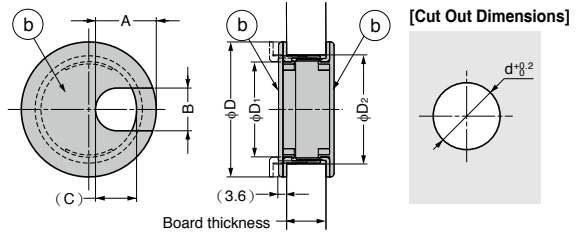

CABLE GROMMET GS-LSU, GS-LS

Double Sided Type

- Double sided cable grommet.
- 5 colours available.
- 3 suitable board thicknesses from 12 to 40mm.
- Cap (b) on both sides is removable for wide opening.
- One-sided type of the same shape aGS-LSo available.

| Item Name | Colour | Material | D | D ₁ | D ₂ | A | B | C | Board Thickness | d | Weight (g) |
|-------------|-------------|----------|-------|----------------|----------------|----|------|-------|-----------------|----|------------|
| GS-LSU60WT | White | ABS | 60 | 42.5 | 48.5 | 27 | 19 | 18 | 12~18 | 48 | 19 |
| GS-LSU60BE | Beige | | | | | | | | | | |
| GS-LSU60LBR | Light Brown | | | | | | | | | | |
| GS-LSU60DBR | Dark Brown | | | | | | | | | | |
| GS-LSU60BL | Black | | | | | | | | | | |
| GS-LS60WT | White | | 18~24 | 48 | 20 | | | | | | |
| GS-LS60BE | Beige | | | | | | | | | | |
| GS-LS60LBR | Light Brown | | | | | | | | | | |
| GS-LS60DBR | Dark Brown | | | | | | | | | | |
| GS-LS60BL | Black | | | | | | | | | | |
| GS-LS76WT | White | 76 | 58.2 | 64.2 | 34 | 22 | 25.1 | 25~40 | 64 | 25 | |
| GS-LS76BE | Beige | | | | | | | | | | |
| GS-LS76LBR | Light Brown | | | | | | | | | | |
| GS-LS76DBR | Dark Brown | | | | | | | | | | |
| GS-LS76BL | Black | | | | | | | | | | |