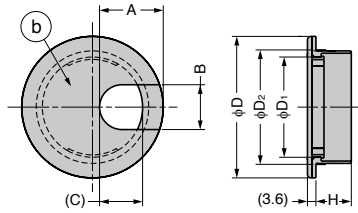

CABLE GROMMET GS-LSU, GS-LS

- One-sided cable grommet.
- Cap (b) is removable for wide opening.

[Remarks]

- Be sure to read the "Cautions"

[Cut Out Dimensions]

Item Name	Colour	Material	D	D ₁	D ₂	H	A	B	C	d	Weight (g)
GS-LSU60S-WT	White	ABS	60	42.5	48.5	11.5	27	19	18	48	10
GS-LSU60S-BE	Beige										
GS-LSU60S-LBR	Light Brown										
GS-LSU60S-DBR	Dark Brown										
GS-LSU60S-BL	Black										
GS-LS60S-WT	White										
GS-LS60S-BE	Beige		76	58.2	64.2	23.5	34	22	25.1	64	18
GS-LS60S-LBR	Light Brown										
GS-LS60S-DBR	Dark Brown										
GS-LS60S-BL	Black										
GS-LS76S-WT	White										
GS-LS76S-BE	Beige										
GS-LS76S-LBR	Light Brown										
GS-LS76S-DBR	Dark Brown										
GS-LS76S-BL	Black										