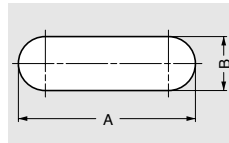

# CABLE GROMMET GS-SI2520

- With sliding type cover for opening adjustment.

**[Remarks]**

- Be sure to read the "Cautions"

**[Application]**

**[Cut Out Dimensions]**

No.	Part Name	Material	Finish / Colour
①	Body	PE※	Black
②	Cover	Stainless Steel	Satin

※ ABS resin for GS-SI2520-316. As soon as the stock runs out, PE will be used.

Item Name	L <sub>1</sub>	L <sub>2</sub>	L <sub>3</sub>	W <sub>1</sub>	W <sub>2</sub>	W <sub>3</sub>	A	B	Weight (g)
GS-SI2520	65	111	105	27	38	32	105	32	35
GS-SI2520-315	102	155	149	55	63	57	149	57	86
GS-SI2520-316	152	255	249				249		134