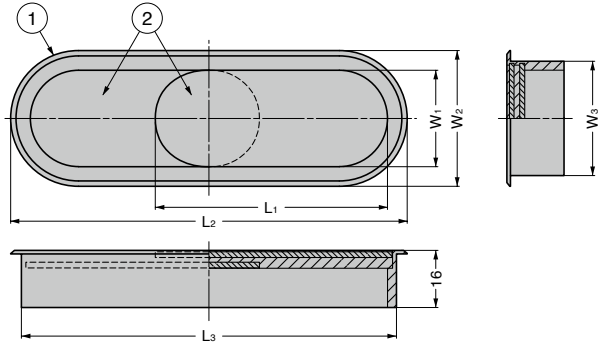

# CABLE GROMMET GS-SI2520

- With sliding type cover for opening adjustment.

**[Remarks]**

- Be sure to read the "Cautions"

**[Application]**

**[Cut Out Dimensions]**

No.	Part Name	Material	Finish / Colour
①	Body	PE※	Black
②	Cover	Stainless Steel	Satin

※ ABS resin for GS-SI2520-316. As soon as the stock runs out, PE will be used.

Item Name	L <sub>1</sub>	L <sub>2</sub>	L <sub>3</sub>	W <sub>1</sub>	W <sub>2</sub>	W <sub>3</sub>	A	B	Weight (g)
GS-SI2520	65	111	105	27	38	32	105	32	35
GS-SI2520-315	102	155	149	55	63	57	149	57	86
GS-SI2520-316	152	255	249				249		134