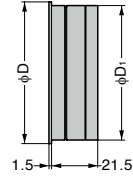

CABLE GROMMET GS-ALU25

- Square type cable grommet with brush also available.

[Remarks]

- Be sure to read the "Cautions"

[Application]

[Cut Out Dimensions]

Item Name	Finish / Colour	Material	D	D ₁	d	Weight (g)
GS-ALU25-20-325	Anodised Silver/Black	Aluminium Alloy/PA	66	60	60	45.0
GS-ALU25-20-330			86	80	80	79.4