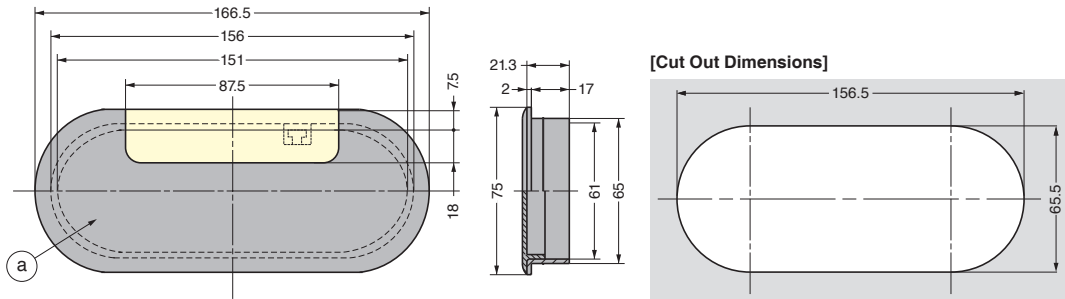

# CABLE GROMMET GS-S165-76

- Please push  part into back when using thin cables.
- Cap  is removable for wide opening.

### [Remarks]

- Be sure to read the "Cautions"

Item Name	Colour	Material	Weight (g)
GS-S165-76CM	Ivory	ABS	48
GS-S165-76W	White		48
GS-S165-76G	Grey		48
GS-S165-76B	Black		48