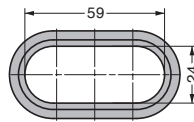

CABLE GROMMET GS-LN72S

- Cap is removable for wide opening.

[Remarks]

- Be sure to read the "Cautions"

[Opening Size Without Cap]

Item Name	Colour	Material	Weight (g)
GS-LN72S-WT	White	ABS	9
GS-LN72S-BL	Black		9