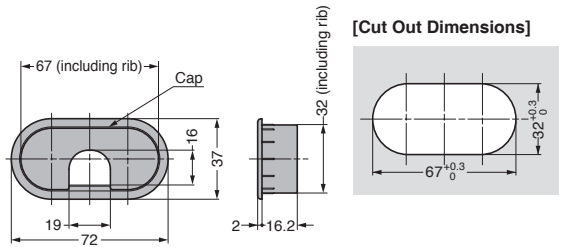

CABLE GROMMET GS-LN72S

- Cap is removable for wide opening.

[Remarks]

- Be sure to read the "Cautions"

[Opening Size Without Cap]

Item Name	Colour	Material	Weight (g)
GS-LN72S-WT	White	ABS	9
GS-LN72S-BL	Black		9