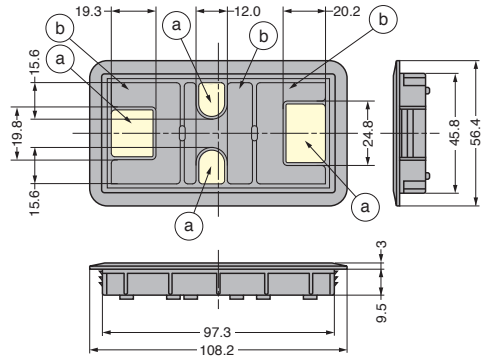

# CABLE GROMMET GS-ART973

- In case of using with thin small cables, please remove the @ pa
- The ㉔ parts are also removable for wider opening.
- Cut out dimensions for sheet metal: 97.8× 46.5 mm  
(Thickness: 0.8-1 mm)
- Cut out dimensions for wood: 97.5× 45.8 mm  
(Corner radius: 3 mm)

**[Remarks]**

- Be sure to read the "Cautions"

**[Application Example]**

Item Name	Colour	Material	Weight (g)
GS-ART973	White	ABS	17