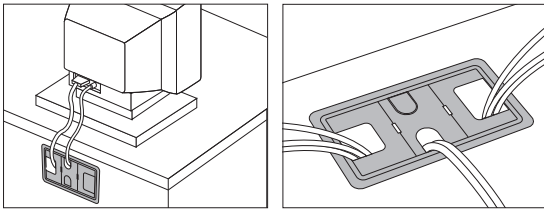

# CABLE GROMMET GS-ART973

- In case of using with thin small cables, please remove the @ pa
- The ㉔ parts are also removable for wider opening.
- Cut out dimensions for sheet metal: 97.8× 46.5 mm  
(Thickness: 0.8-1 mm)
- Cut out dimensions for wood: 97.5× 45.8 mm  
(Corner radius: 3 mm)

**[Remarks]**

- Be sure to read the "Cautions"

**[Application Example]**

Item Name	Colour	Material	Weight (g)
GS-ART973	White	ABS	17