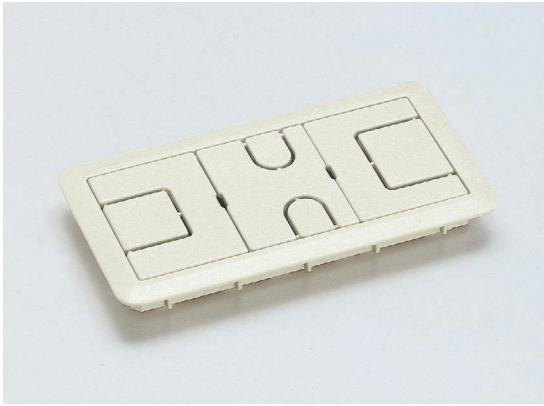

# CABLE GROMMET GS-ART973

- In case of using with thin small cables, please remove the @ pa
- The ㉔ parts are also removable for wider opening.
- Cut out dimensions for sheet metal: 97.8× 46.5 mm  
(Thickness: 0.8-1 mm)
- Cut out dimensions for wood: 97.5× 45.8 mm  
(Corner radius: 3 mm)

**[Remarks]**

- Be sure to read the "Cautions"

**[Application Example]**

Item Name	Colour	Material	Weight (g)
GS-ART973	White	ABS	17