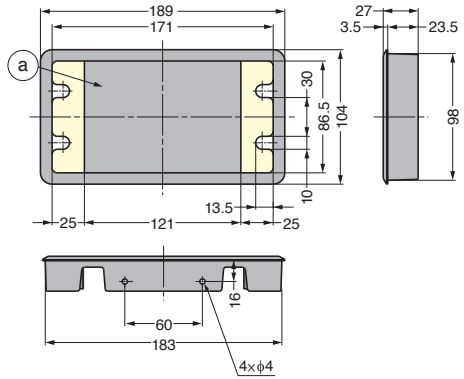

CABLE GROMMET GS-V2000

- Please fold and remove part according to the size of cables and location. Cover of part can be stored on the back side when unused.
- Cap @ is removable for wide opening.

[Remarks]

- Be sure to read the "Cautions"
- Do not use it on the side.

[Cut Out Dimensions]

Item Name	Colour	Material	Weight (g)
GS-V2000W	White	HIPS	104
GS-V2000BE	Beige		
GS-V2000DBE	Dark Beige		
GS-V2000B	Black		