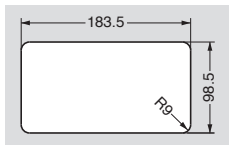

CABLE GROMMET GS-V2000

- Please fold and remove part according to the size of cables and location. Cover of part can be stored on the back side when unused.
- Cap @ is removable for wide opening.

[Remarks]

- Be sure to read the "Cautions"
- Do not use it on the side.

[Cut Out Dimensions]

Item Name	Colour	Material	Weight (g)
GS-V2000W	White	HIPS	104
GS-V2000BE	Beige		
GS-V2000DBE	Dark Beige		
GS-V2000B	Black		