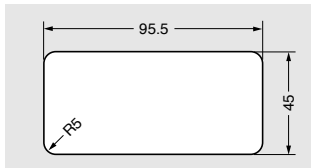

CABLE GROMMET GS-S100-50

- Please push  part into back when using thin cables.
- Cap ① is removable for wide opening.

[Remarks]

- Be sure to read the "Cautions"

[Cut Out Dimensions]

Item Name	Colour	Material	Weight (g)
GS-S100-50W	White	ABS	24
GS-S100-50BE	Beige		
GS-S100-50DBE	Dark Beige		
GS-S100-50BL	Black		