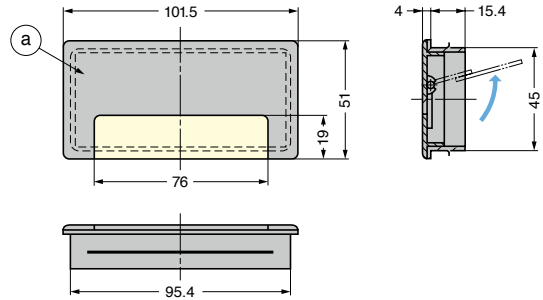

CABLE GROMMET GS-S100-50

- Please push  part into back when using thin cables.
- Cap ① is removable for wide opening.

[Remarks]

- Be sure to read the "Cautions"

[Cut Out Dimensions]

Item Name	Colour	Material	Weight (g)
GS-S100-50W	White	ABS	24
GS-S100-50BE	Beige		
GS-S100-50DBE	Dark Beige		
GS-S100-50BL	Black		