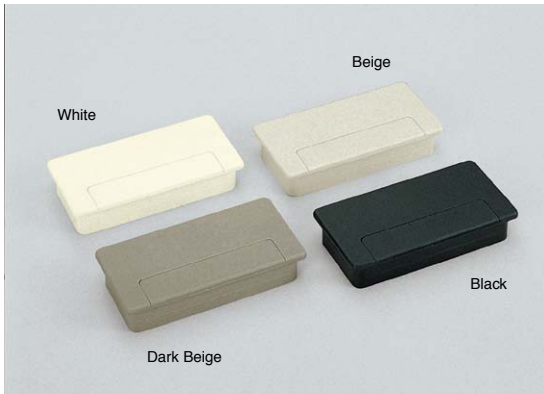

CABLE GROMMET GS-S100-50

- Please push  part into back when using thin cables.
- Cap ① is removable for wide opening.

[Remarks]

- Be sure to read the "Cautions"

[Cut Out Dimensions]

Item Name	Colour	Material	Weight (g)
GS-S100-50W	White	ABS	24
GS-S100-50BE	Beige		
GS-S100-50DBE	Dark Beige		
GS-S100-50BL	Black		