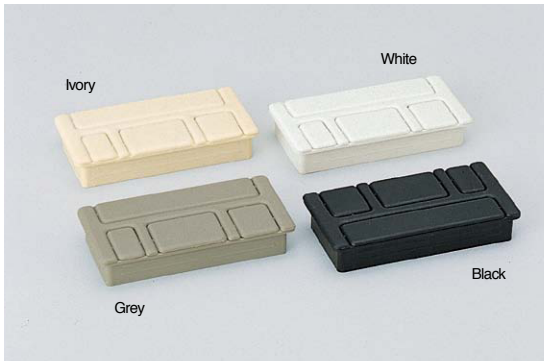

CABLE GROMMET GS-S1015-51

- Please fold and remove  part according to the size of cables and location.
- Cap ① is removable for wide opening.

[Remarks]

- Be sure to read the "Cautions"

[Cut Out Dimensions]

Item Name	Colour	Material	Weight (g)
GS-S1015-51CM	Ivory	ABS	22
GS-S1015-51W	White		21
GS-S1015-51G	Grey		21
GS-S1015-51B	Black		22