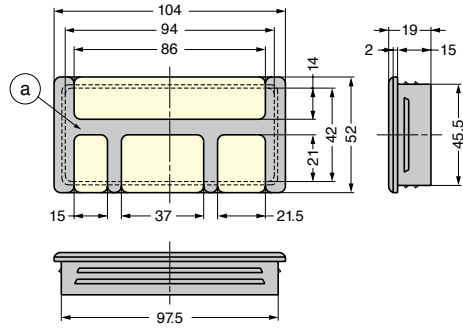

CABLE GROMMET GS-S1015-51

- Please fold and remove  part according to the size of cables and location.
- Cap ① is removable for wide opening.

[Remarks]

- Be sure to read the "Cautions"

[Cut Out Dimensions]

Item Name	Colour	Material	Weight (g)
GS-S1015-51CM	Ivory	ABS	22
GS-S1015-51W	White		21
GS-S1015-51G	Grey		21
GS-S1015-51B	Black		22