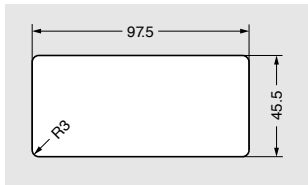

CABLE GROMMET GS-S1015-51

- Please fold and remove  part according to the size of cables and location.
- Cap ① is removable for wide opening.

[Remarks]

- Be sure to read the "Cautions"

[Cut Out Dimensions]

Item Name	Colour	Material	Weight (g)
GS-S1015-51CM	Ivory	ABS	22
GS-S1015-51W	White		21
GS-S1015-51G	Grey		21
GS-S1015-51B	Black		22