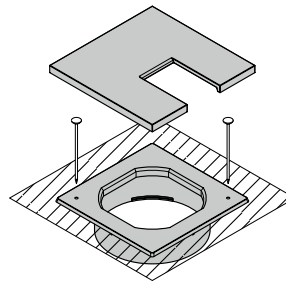

CABLE GROMMET **GS-LSUKS/GS-LSKS** Square/One-sided

- The cap is removable for wide opening.
- Body can be fixed with nails to prevent rotation. When installing, please use nails to pierce into the 2 thin-walled locations on the backside of the body.
- Recommended nail: Pan head nail 1.2 x 10
 - Head diameter : 4mm or less
 - Shank diameter: 1.9mm or less

[Remarks]

- Please install by pushing into place.
- Please use an adhesive when installing on a metal sheet.

[Cut Out Dimensions]

[Components]

GS-LSU60KS / GS-LS60KS / GS-LS76KS

[GS-LSU60KS] Size: 60 mm / Low-profile type

[GS-LS60KS] Size: 60 mm

Item Name	Colour	Material	A	B	C	E	F	G	d	Board Thickness	Weight (g)
GS-LS60KS-WT	White	ABS	27	19	16.1	60	38	48.5	48	Min. 16	13
GS-LS60KS-BE	Beige										
GS-LS60KS-LBR	Light Brown										
GS-LS60KS-DBR	Dark Brown										
GS-LS60KS-BL	Black										

[GS-LS76KS] Size: 76 mm

Item Name	Colour	Material	A	B	C	E	F	G	d	Board Thickness	Weight (g)
GS-LS76KS-WT	White	ABS	34	22	22.8	76	53.5	64.5	64	Min. 25	22
GS-LS76KS-BE	Beige										
GS-LS76KS-LBR	Light Brown										
GS-LS76KS-DBR	Dark Brown										
GS-LS76KS-BL	Black										