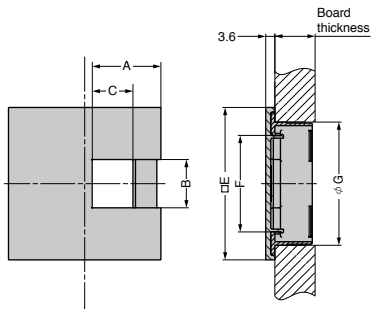

CABLE GROMMET **GS-LSUKS/GS-LSKS** Square/One-sided

- The cap is removable for wide opening.
- Body can be fixed with nails to prevent rotation. When installing, please use nails to pierce into the 2 thin-walled locations on the backside of the body.
- Recommended nail: Pan head nail 1.2 x 10
 - Head diameter : 4mm or less
 - Shank diameter: 1.9mm or less

[Remarks]

- Please install by pushing into place.
- Please use an adhesive when installing on a metal sheet.

[Cut Out Dimensions]

[Components]

GS-LSU60KS / GS-LS60KS / GS-LS76KS

[GS-LSU60KS] Size: 60 mm / Low-profile type

[GS-LS60KS] Size: 60 mm

Item Name	Colour	Material	A	B	C	E	F	G	d	Board Thickness	Weight (g)
GS-LS60KS-WT	White	ABS	27	19	16.1	60	38	48.5	48	Min. 16	13
GS-LS60KS-BE	Beige										
GS-LS60KS-LBR	Light Brown										
GS-LS60KS-DBR	Dark Brown										
GS-LS60KS-BL	Black										

[GS-LS76KS] Size: 76 mm

Item Name	Colour	Material	A	B	C	E	F	G	d	Board Thickness	Weight (g)
GS-LS76KS-WT	White	ABS	34	22	22.8	76	53.5	64.5	64	Min. 25	22
GS-LS76KS-BE	Beige										
GS-LS76KS-LBR	Light Brown										
GS-LS76KS-DBR	Dark Brown										
GS-LS76KS-BL	Black										