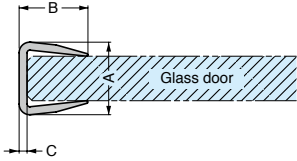

GLASS EDGE PROTECTOR GS-GP

- Sealing material for protecting the edge of glass door.
- One-touch installation.
- Highly transparent.

[Remarks]

- Please choose according to the glass thickness.
- Sold at 3000mm. Can be cut to a required length by customers.

Item Name	Material	Colour	A	B	C	Length	Glass Thickness	Weight (kg)
GS-GP-06	PC	Clear	8.8	10	1.2	3000	6	104
GS-GP-08			11.5	12	1.4		8	144
GS-GP-10			13.7	13	1.5		10	240
GS-GP-12			16.3	14	1.7		12	220
GS-GP-15			19.5	15	1.8		15	250