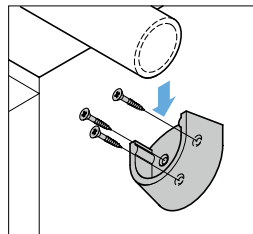

PLASTIC SOCKET GS-PS-37

● Ideal for holding pipes (ϕ 25mm) in wardrobes.

[Installation]

[Cut Out Dimensions]

Item Name	Material	Colour	Load Capacity N/2 pcs	Load Capacity kgf/2 pcs	Weight (g)
GS-PS-37	Polystyrene	White	196	20	8