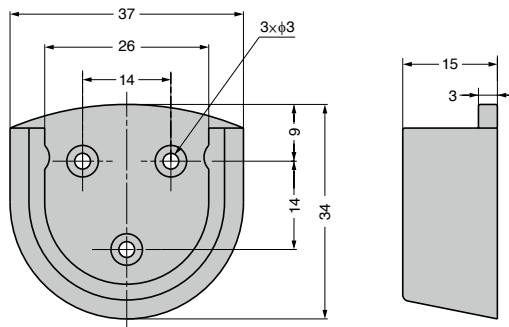

PLASTIC SOCKET GS-PS-37

● Ideal for holding pipes (ϕ 25mm) in wardrobes.

[Installation]

[Cut Out Dimensions]

Item Name	Material	Colour	Load Capacity N/2 pcs	Load Capacity kgf/2 pcs	Weight (g)
GS-PS-37	Polystyrene	White	196	20	8